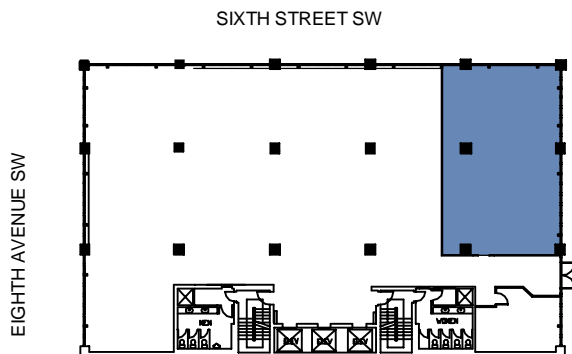

REAL

FIRST REAL PROPERTIES LIMITED

WESTERN UNION BUILDING
640 Eighth Avenue SW
Calgary, Alberta

Suite 210 - 1,680 Sq. Ft. Rentable
Existing Space Plan

www.realpropertieslimited.com