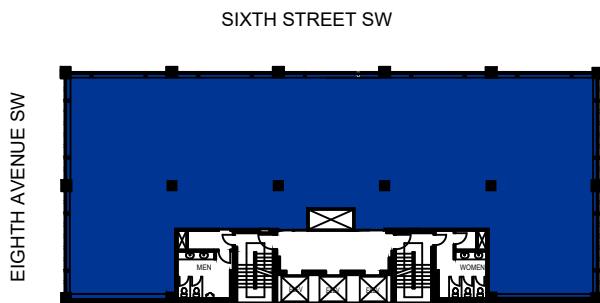

REAL

FIRST REAL PROPERTIES LIMITED

WESTERN UNION BUILDING
640 Eighth Avenue SW
Calgary, Alberta

Suite 400 - 6,237 Sq. Ft. Rentable
Existing Space Plan

www.realpropertieslimited.com

26-OCT-20