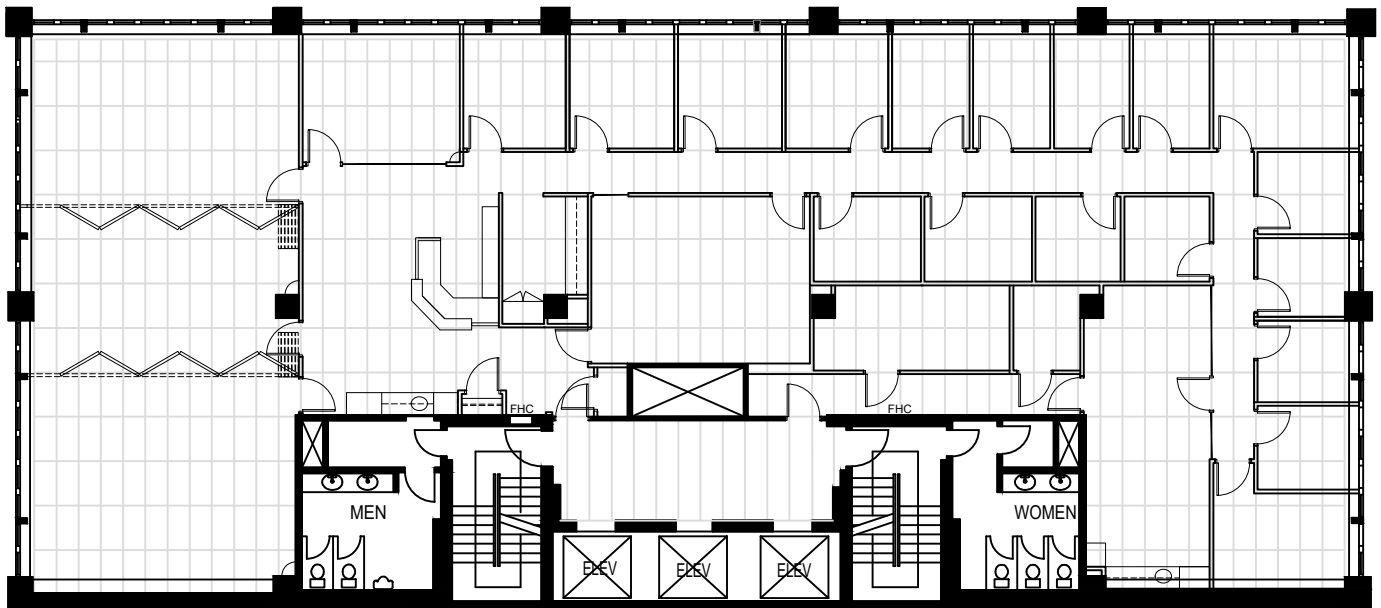

REAL

FIRST REAL PROPERTIES LIMITED

WESTERN UNION BUILDING
640 Eighth Avenue SW
Calgary, Alberta

Suite 400 - 6,237 Sq. Ft. Rentable
Existing Space Plan

www.realpropertieslimited.com

26-OCT-20