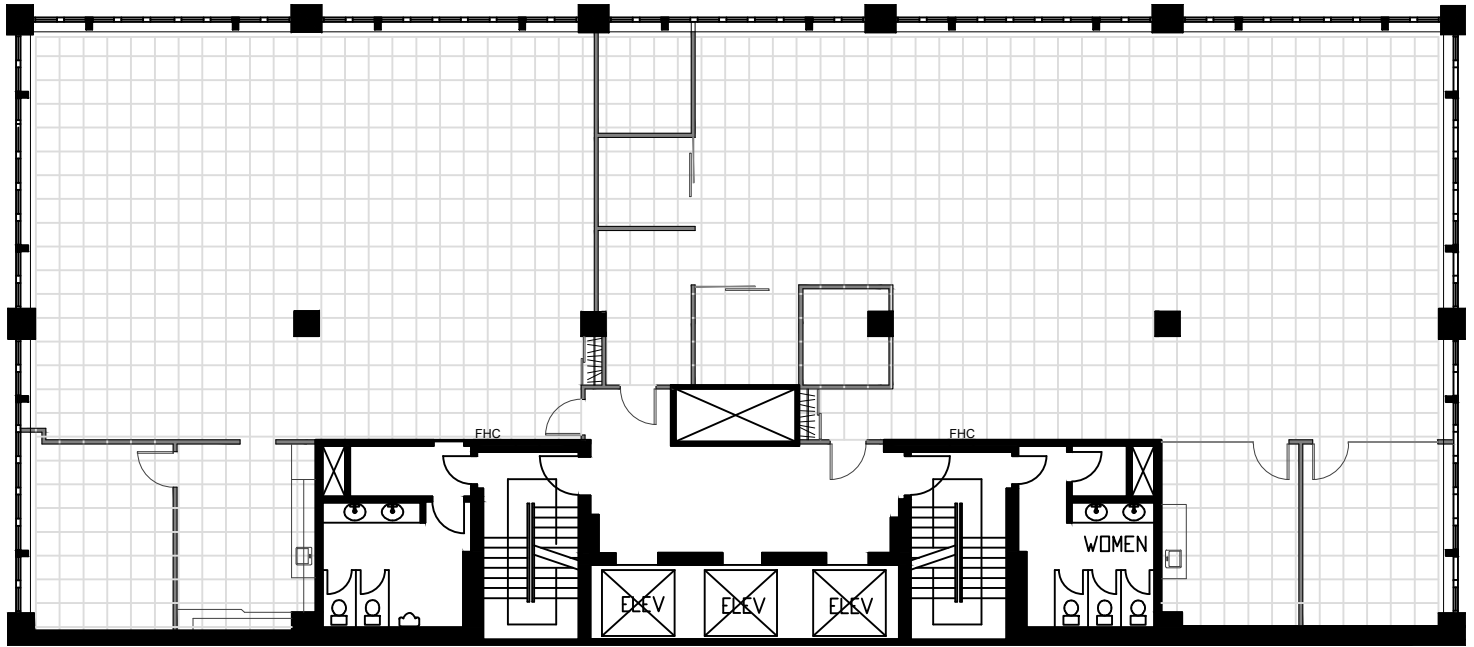

REAL

FIRST REAL PROPERTIES LIMITED

WESTERN UNION BUILDING
640 Eighth Avenue SW
Calgary, Alberta

Suite 1200 - 6,237 Sq. Ft. Rentable
Existing Space Plan

www.realpropertieslimited.com