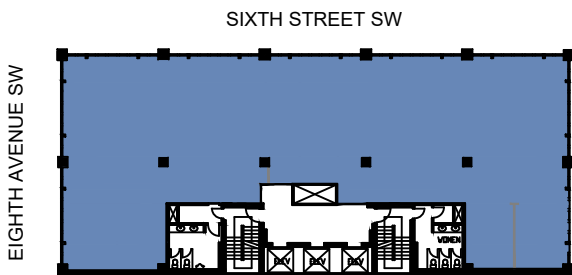

REAL

FIRST REAL PROPERTIES LIMITED

WESTERN UNION BUILDING
640 Eighth Avenue SW
Calgary, Alberta

Suite 1200 - 6,237 Sq. Ft. Rentable
Existing Space Plan

www.realpropertieslimited.com