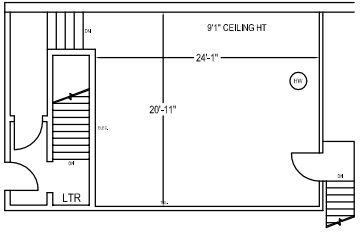

DIMENSIONS ARE FOR SPACE PLANNING PURPOSES ONLY

MEZZANINE

TOTAL AREA: 10,958 SF
+ 687 SF MEZZANINE

PREPARED BY:

LOCATION:

UNIT 4
191 ATTWELL DRIVE
TORONTO, ONTARIO

PREPARED FOR:

FIRST REAL PROPERTIES LTD.