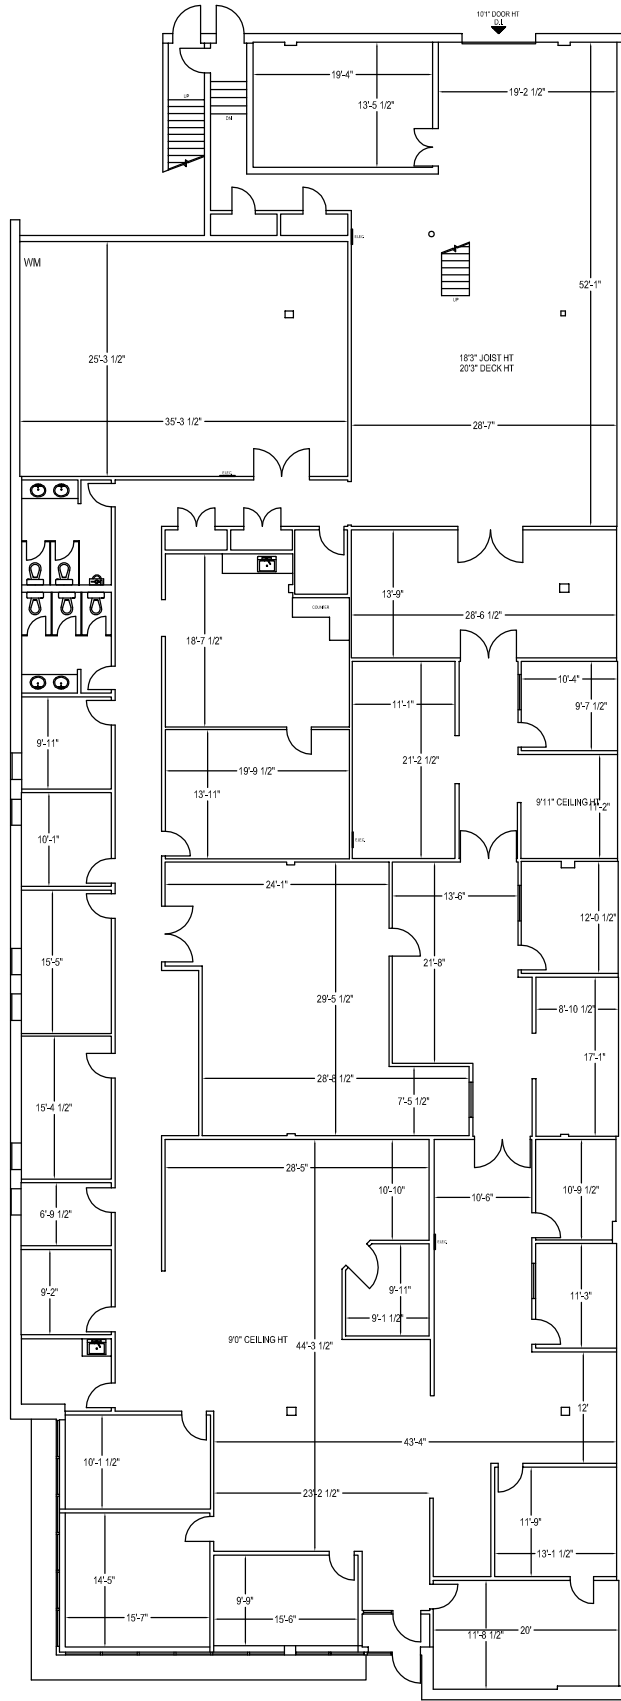

DIMENSIONS ARE FOR SPACE PLANNING PURPOSES ONLY

MEZZANINE

TOTAL AREA: 10,958 SF
+ 687 SF MEZZANINE

PREPARED BY:

LOCATION:

UNIT 4
191 ATTWELL DRIVE
TORONTO, ONTARIO

PREPARED FOR:

FIRST REAL PROPERTIES LTD.

DATE:

FEBRUARY 9, 2026

FILE:

191-ATTWELL.dwg

SCALE:

NTS