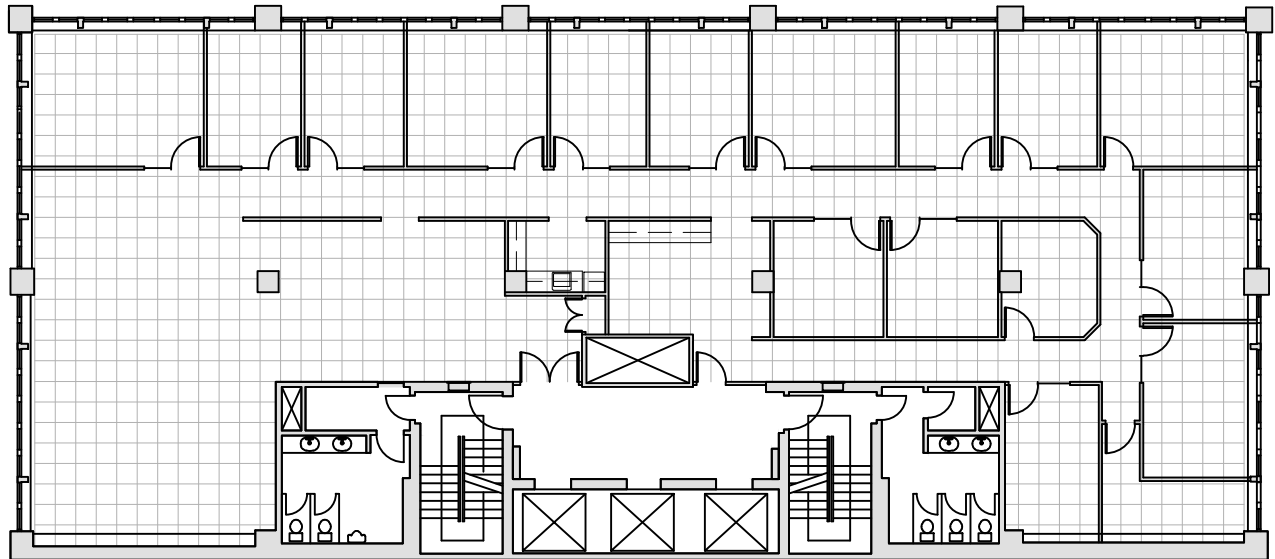

REAL

SIXTH STREET SW

FIRST REAL PROPERTIES LIMITED

WESTERN UNION BUILDING

640 Eighth Avenue SW
Calgary, Alberta

Suite 800 - 6,237 Sq. Ft. Rentable

Existing Space Plan

www.realpropertieslimited.com