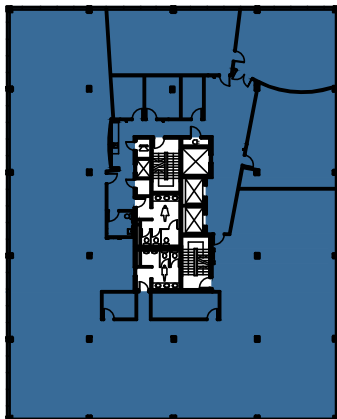

REAL

10 5 0 FEET 10

FIRST REAL PROPERTIES LIMITED

SKYWAY CORPORATE CENTRE
10 Kelfield Street,
Etobicoke, Ontario

Third Floor - 12,350 Sq. Ft. Rentable
Existing Space Plan

www.realpropertieslimited.com

YALE/10KELFIELD/13058/BASE-3rd/AS-BUILT-NEW TEMPLATE