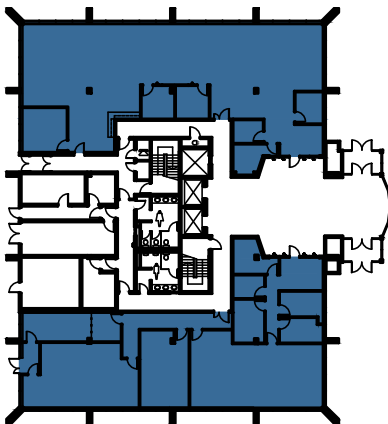

REAL

10 5 0 FEET 10

FIRST REAL PROPERTIES LIMITED

SKYWAY CORPORATE CENTRE

10 Kelfield Street,
Etobicoke, Ontario

Ground Floor - 7,144 Sq. Ft. Rentable
Existing Space Plan

www.realpropertieslimited.com

YALE/10KELFIELD/13058/BASE-GROUND-REVISED