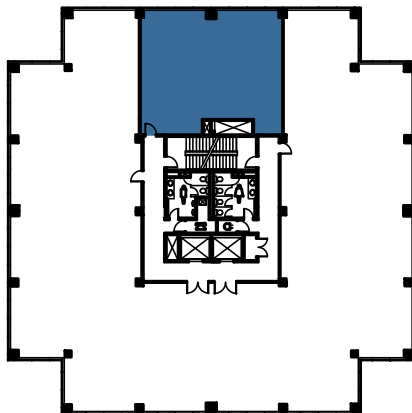

REAL

FIRST REAL PROPERTIES LIMITED

SKYWAY BUSINESS PARK
190 Attwell Drive
Toronto, Ontario

Suite 630 - 1521 Sq. Ft. Rentable
Existing Space Plan

www.realpropertieslimited.com

YALE/170-180-190/190/16176/AS-BUILT PLAN