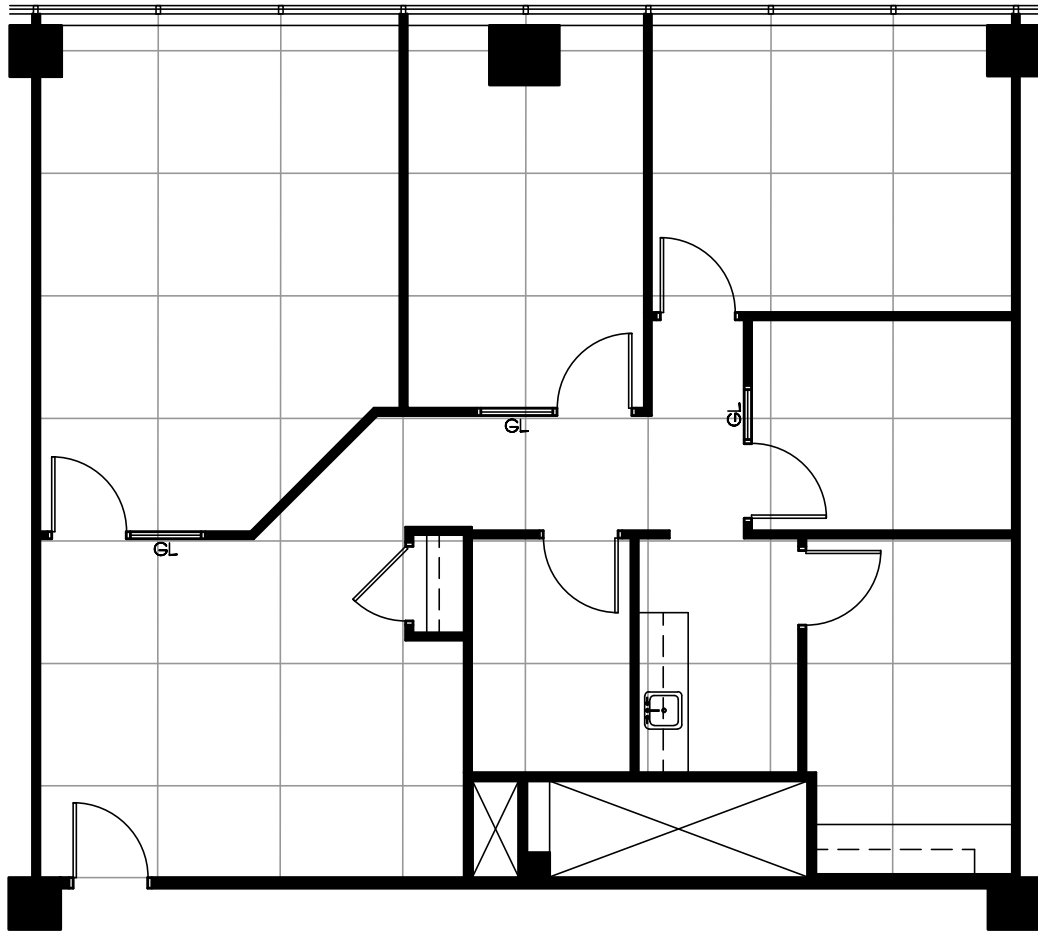

REAL

FIRST REAL PROPERTIES LIMITED

SKYWAY BUSINESS PARK
190 Attwell Drive
Toronto, Ontario

Suite 630 - 1521 Sq. Ft. Rentable
Existing Space Plan

www.realpropertieslimited.com

YALE/170-180-190/190/16176/AS-BUILT PLAN