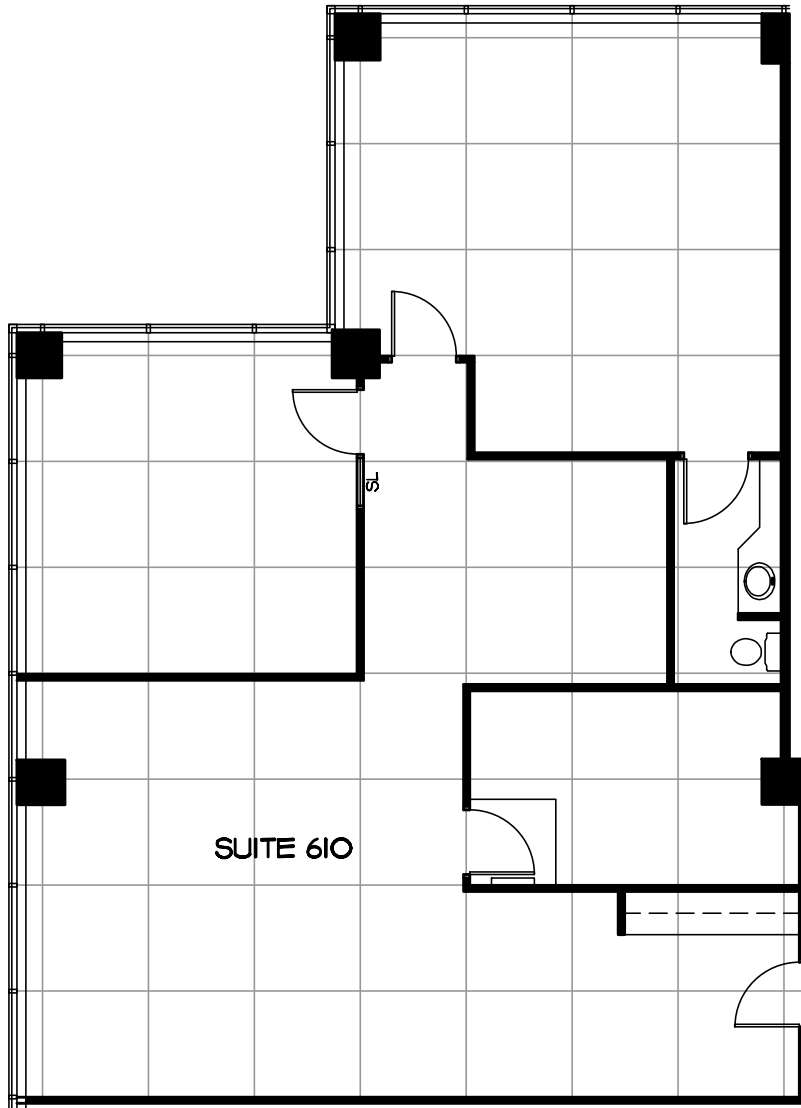

REAL

**FIRST REAL PROPERTIES LIMITED**

**SKYWAY BUSINESS PARK**

190 Attwell Drive  
Toronto, Ontario

**Suite 610 - 1859 Sq. Ft. Rentable**  
Proposed Space Plan

[www.realpropertieslimited.com](http://www.realpropertieslimited.com)  
YALE/170-180-190/190/18055/MARKETING