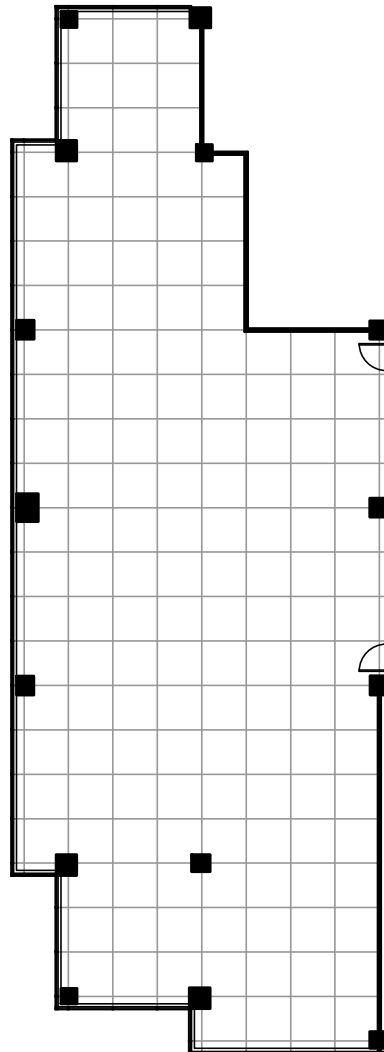

REAL

10 5 0 FEET 10

FIRST REAL PROPERTIES LIMITED

SKYWAY BUSINESS PARK
190 Attwell Drive
Toronto, Ontario

Suite 500 - 4373 Sq. Ft. Rentable
Existing Space Plan

www.realpropertieslimited.com

YALE/170-180-190/190/18132/190-500