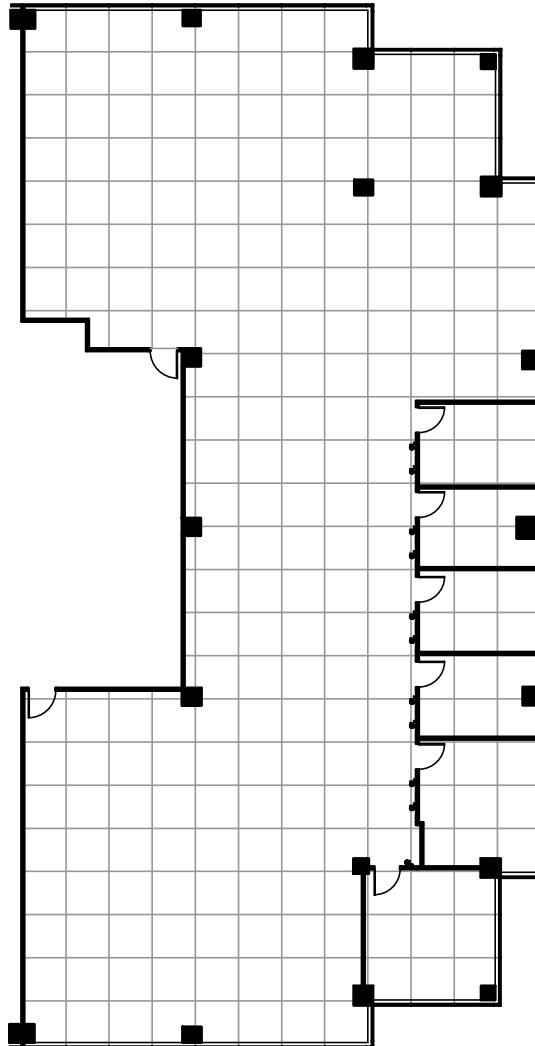

REAL

10 5 0 FEET 10

FIRST REAL PROPERTIES LIMITED

**SKYWAY BUSINESS PARK**  
190 Attwell Drive  
Toronto, Ontario

**Suite 390 - 6990 Sq. Ft. Rentable**  
Existing Space Plan

[www.realpropertieslimited.com](http://www.realpropertieslimited.com)

YALE/170-180-190/190/19035/MARKETING PLAN

3-JULY-2019