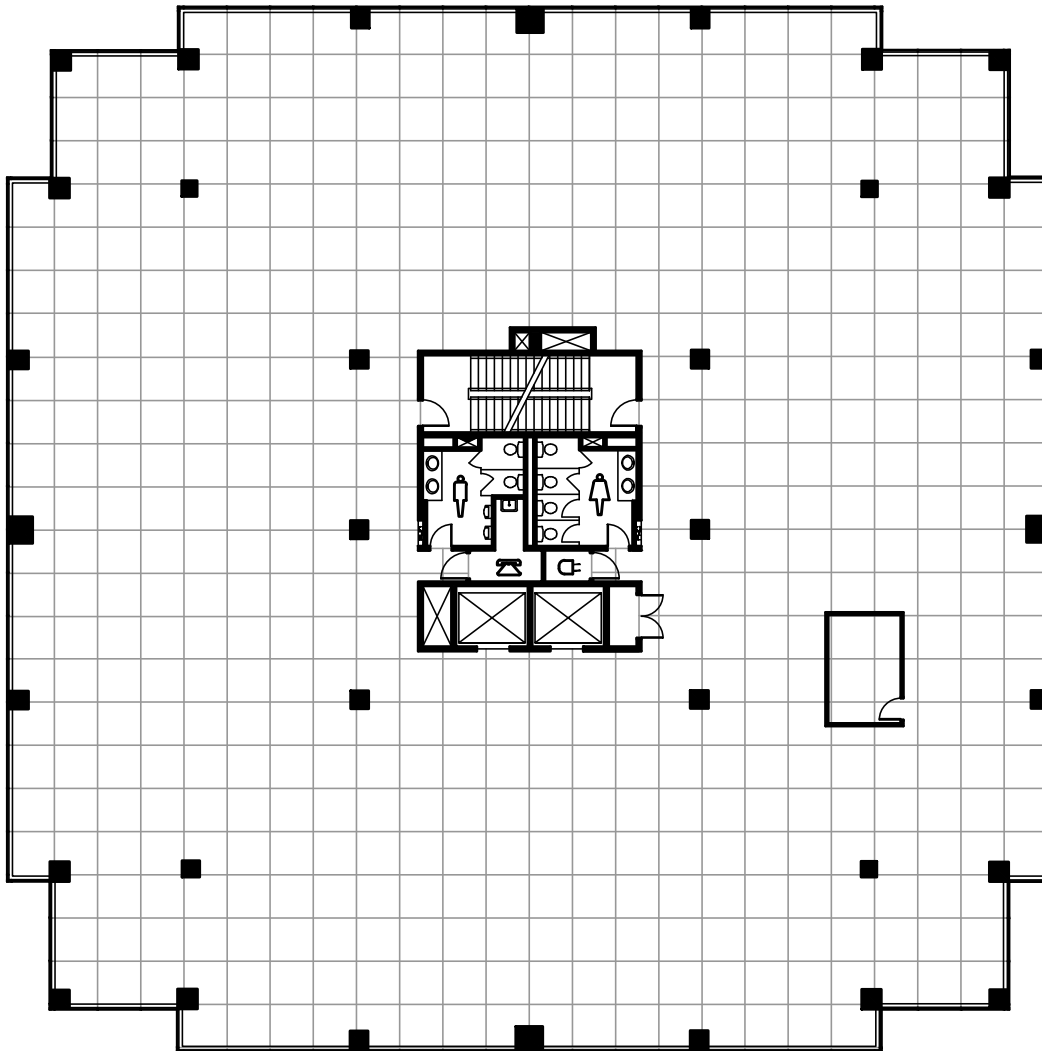

REAL

10 5 0 FEET 10

FIRST REAL PROPERTIES LIMITED

**SKYWAY BUSINESS PARK**  
190 Attwell Drive  
Toronto, Ontario

**Suite 200 - 14,000 Sq. Ft. Rentable**  
Existing Space Plan

[www.realpropertieslimited.com](http://www.realpropertieslimited.com)  
YALE/170-180-190/190/17013/190-200