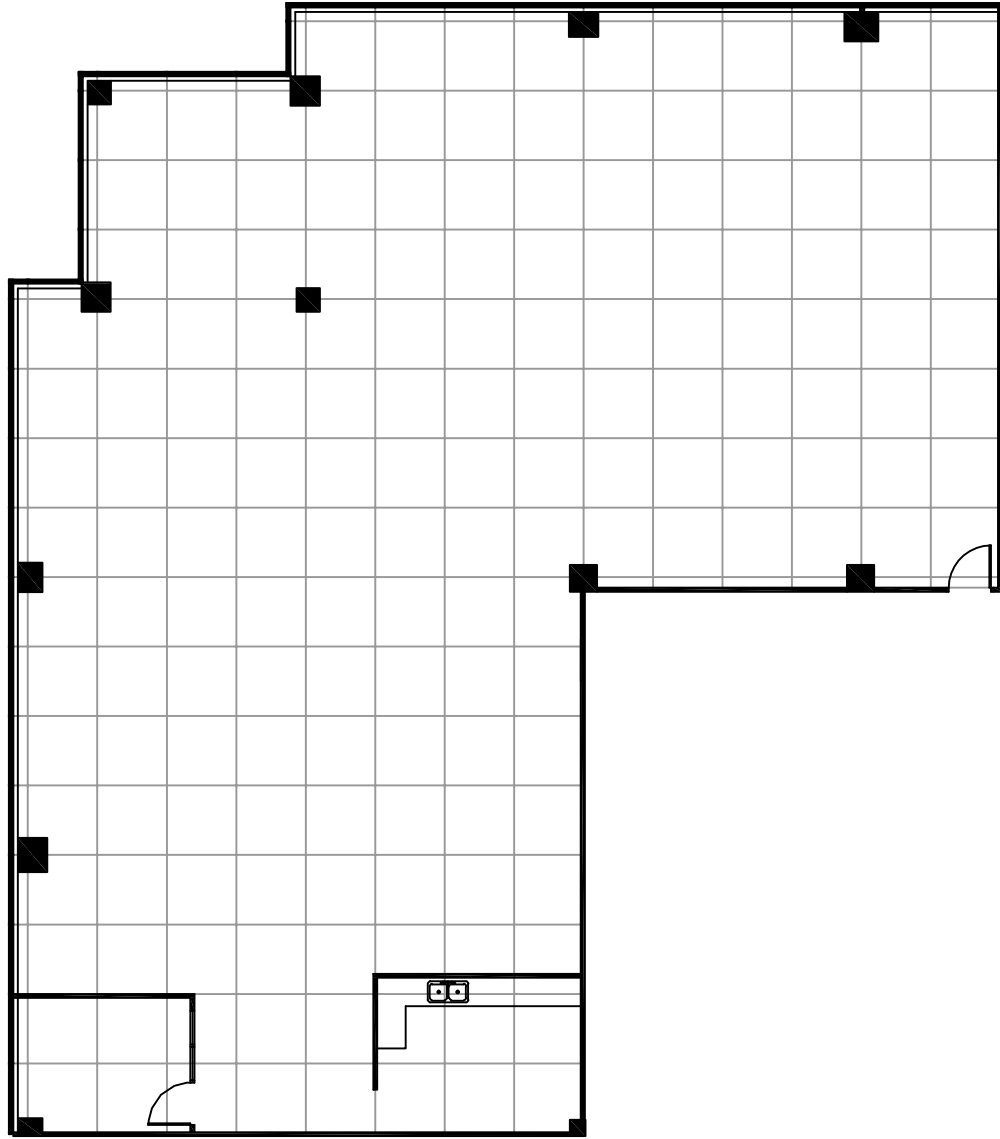

REAL

FIRST REAL PROPERTIES LIMITED

SKYWAY BUSINESS PARK

180 Attwell Drive
Toronto, Ontario

Suite 300 - 4,862 Sq. Ft. Rentable
Existing Space Plan

www.realpropertieslimited.com