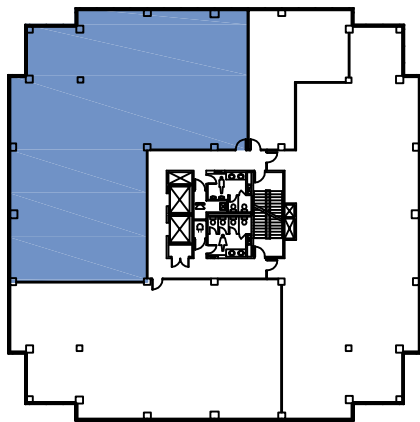

REAL

FIRST REAL PROPERTIES LIMITED

SKYWAY BUSINESS PARK

180 Attwell Drive
Toronto, Ontario

Suite 300 - 4,862 Sq. Ft. Rentable
Existing Space Plan

www.realpropertieslimited.com