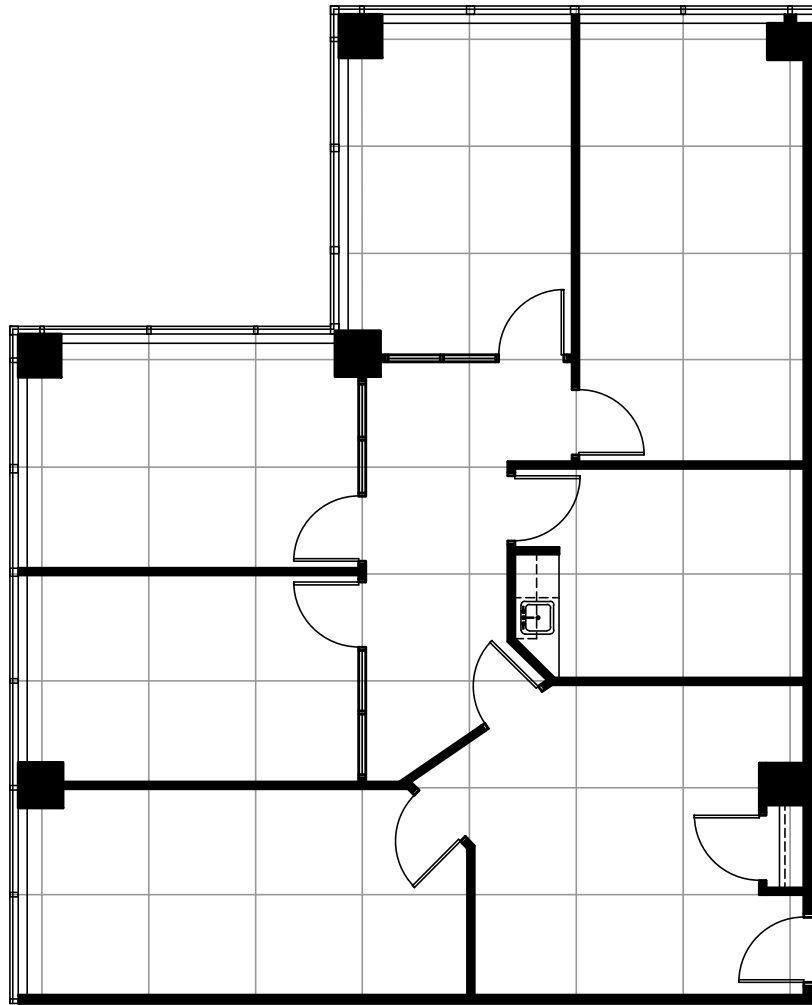

REAL

FIRST REAL PROPERTIES LIMITED

SKYWAY BUSINESS PARK
170 Attwell Drive
Toronto, Ontario

Suite 630 - 1691 Sq. Ft. Rentable
Existing Space Plan

www.realpropertieslimited.com
YALE/170-180-190/170/10084/AS-BUILT PLAN