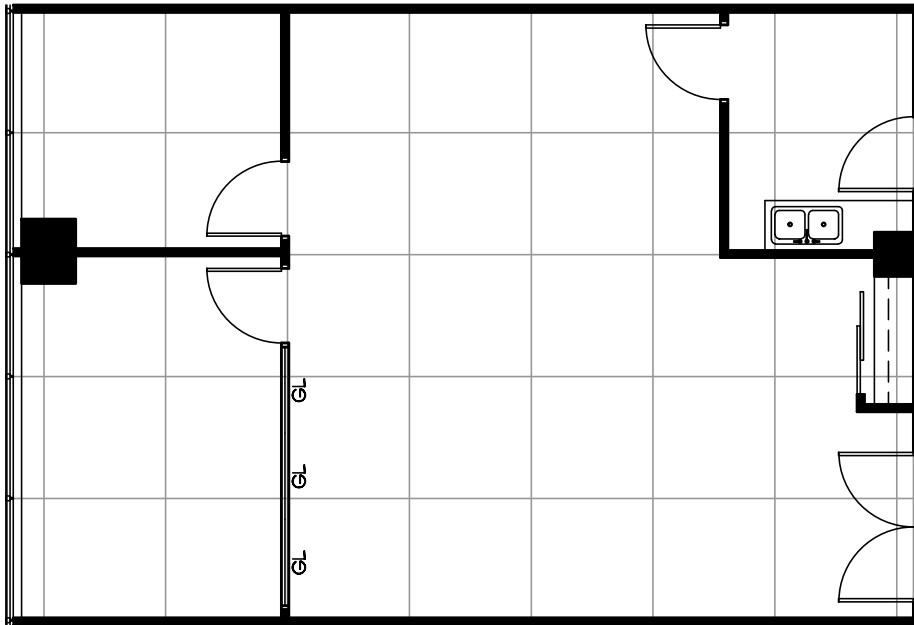

REAL

FIRST REAL PROPERTIES LIMITED

**SKYWAY BUSINESS PARK**  
170 Attwell Drive  
Toronto, Ontario

**Suite 620 - 978 Sq. Ft. Rentable**  
Existing Space Plan

[www.realpropertieslimited.com](http://www.realpropertieslimited.com)