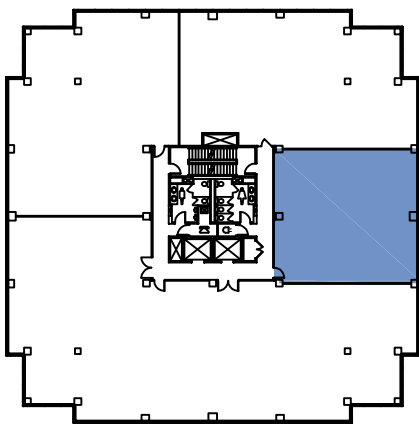

REAL

FIRST REAL PROPERTIES LIMITED

SKYWAY BUSINESS PARK

170 Attwell Drive
Toronto, Ontario

Suite 490 - 1,919 Sq. Ft. Rentable
Existing Space Plan

www.realpropertieslimited.com