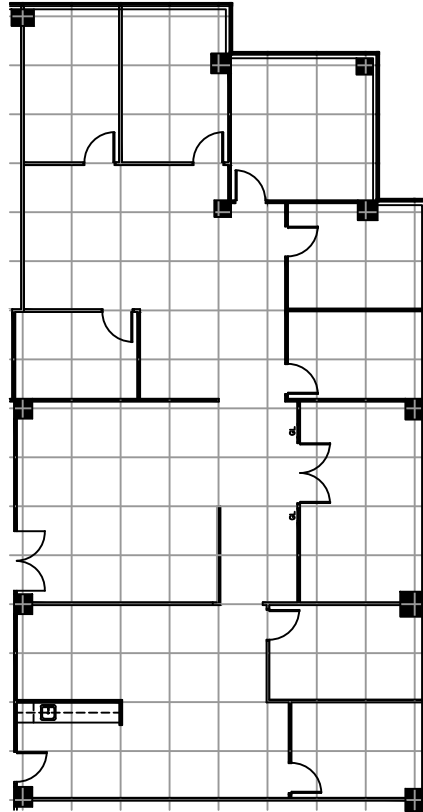

REAL

FIRST REAL PROPERTIES LIMITED

**SKYWAY BUSINESS PARK**  
170 Attwell Drive  
Toronto, Ontario

**Suite 370 - 3,573 Sq. Ft. Rentable**  
Existing Space Plan

[www.realpropertieslimited.com](http://www.realpropertieslimited.com)