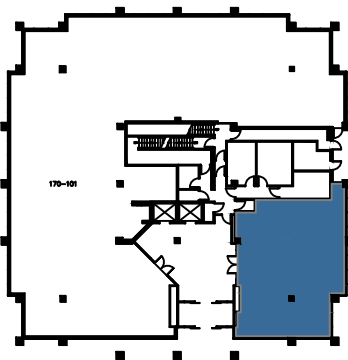

REAL

10 5 0 FEET 10

FIRST REAL PROPERTIES LIMITED

SKYWAY BUSINESS PARK
170 Attwell Drive
Toronto, Ontario

Suite 100 - 1814 Sq.Ft. Rentable
Existing Space Plan

www.realpropertieslimited.com

YALE/170-180-190/170/18087AS-BUILT PLAN - REVISED