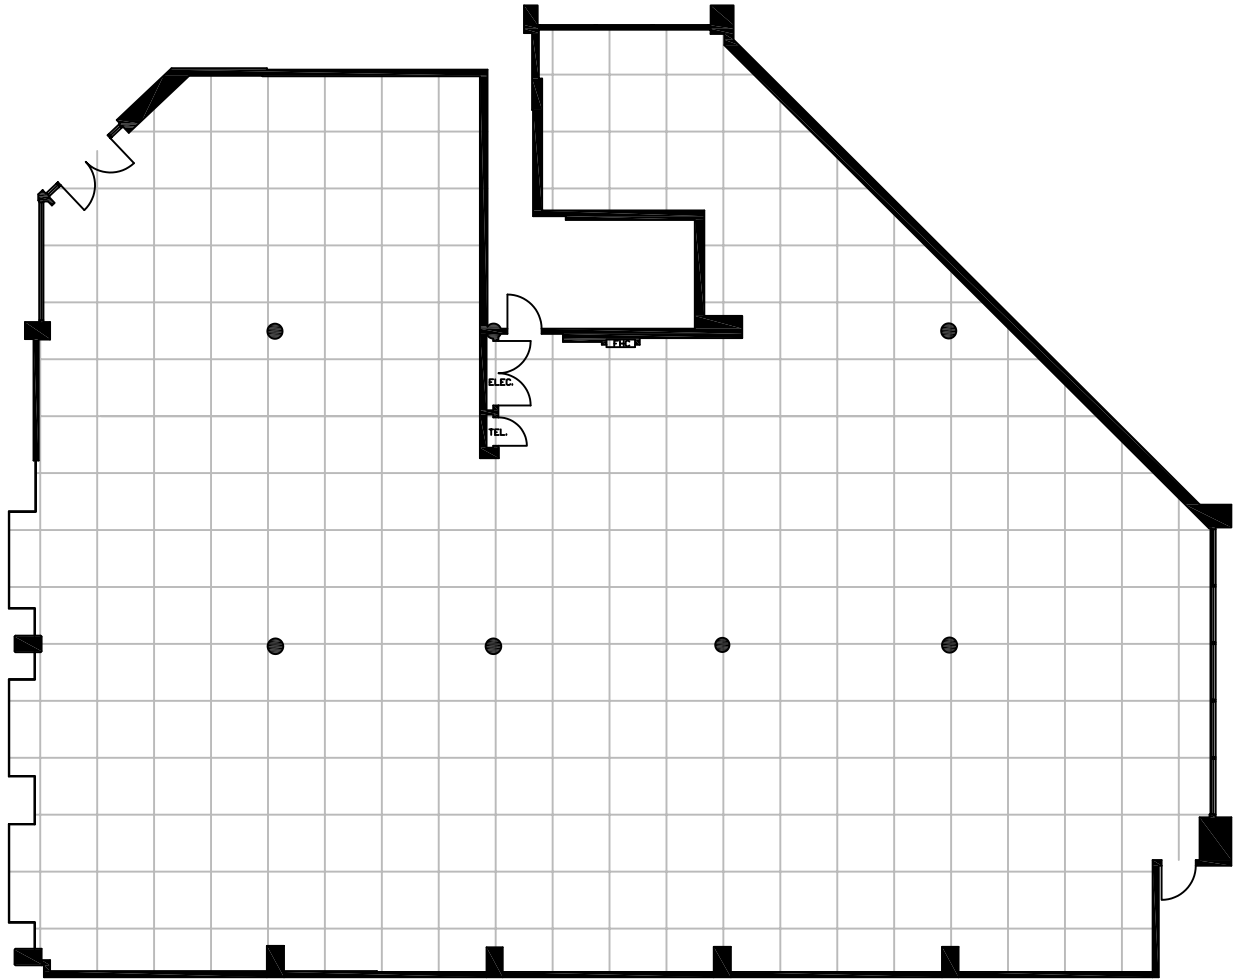

REAL

JAMES STREET NORTH

KING STREET WEST

SECOND REAL PROPERTIES LIMITED

ROBERT THOMSON BUILDING
110 King Street West
Hamilton, Ontario

Suite P608 - 9,144 Sq. Ft. Rentable
Existing Space Plan

www.realpropertieslimited.com