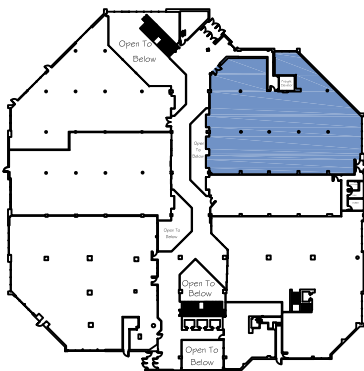

REAL

JAMES STREET NORTH

KING STREET WEST

SECOND REAL PROPERTIES LIMITED

ROBERT THOMSON BUILDING
110 King Street West
Hamilton, Ontario

Suite P608 - 9,144 Sq. Ft. Rentable
Existing Space Plan

www.realpropertieslimited.com