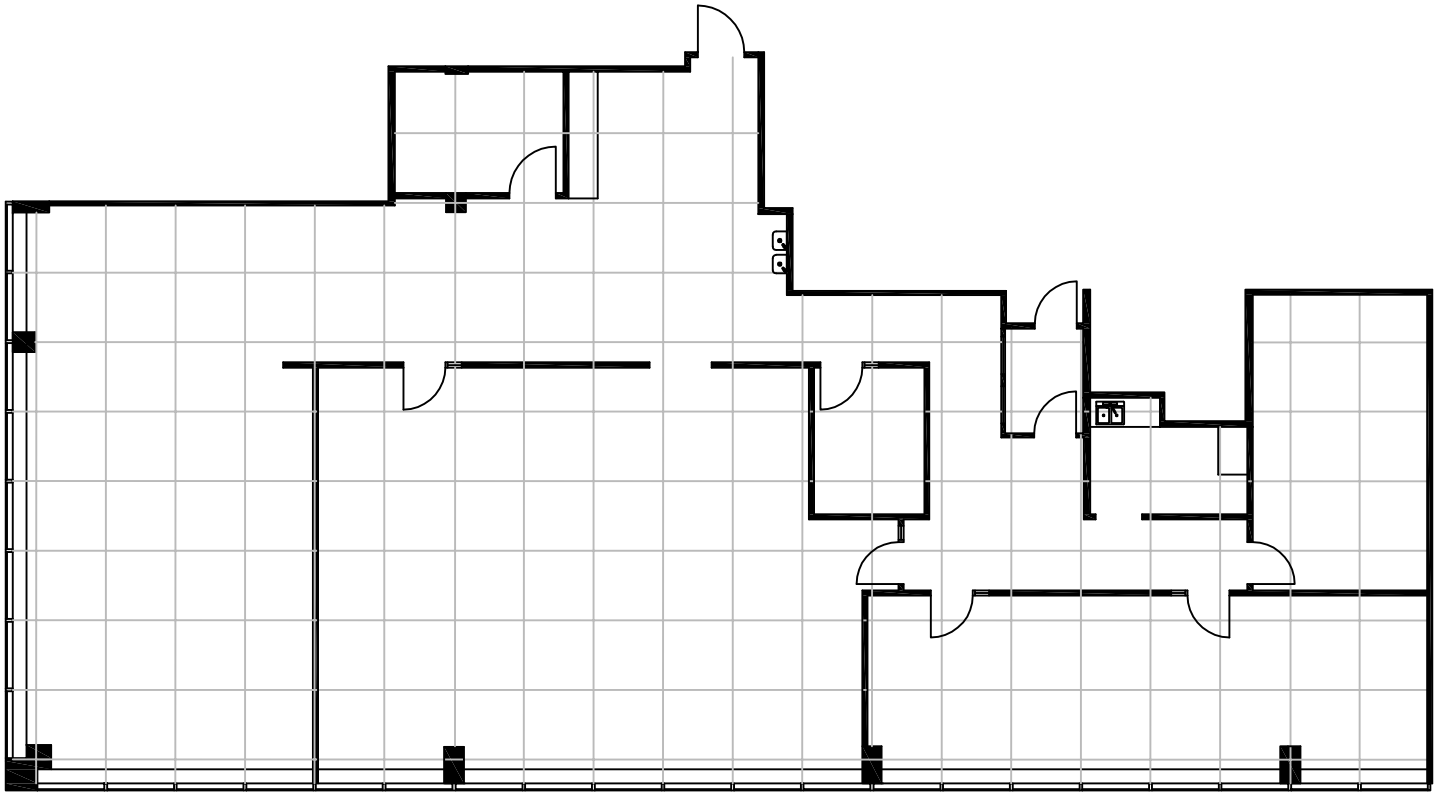

REAL

KING STREET WEST

JAMES STREET NORTH

SECOND REAL PROPERTIES LIMITED

ROBERT THOMSON BUILDING

110 King Street West
Hamilton, Ontario

Suite 710 - 4,935 Sq. Ft. Rentable
Existing Space Plan

www.realpropertieslimited.com