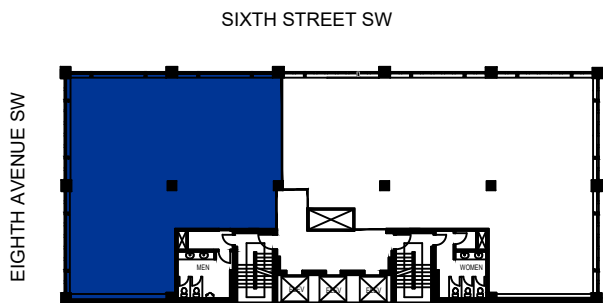

REAL

FIRST REAL PROPERTIES LIMITED

WESTERN UNION BUILDING
640 Eighth Avenue SW
Calgary, Alberta

Suite 510 - 2,697 Sq. Ft. Rentable
Existing Space Plan

www.realpropertieslimited.com

11-Feb-20