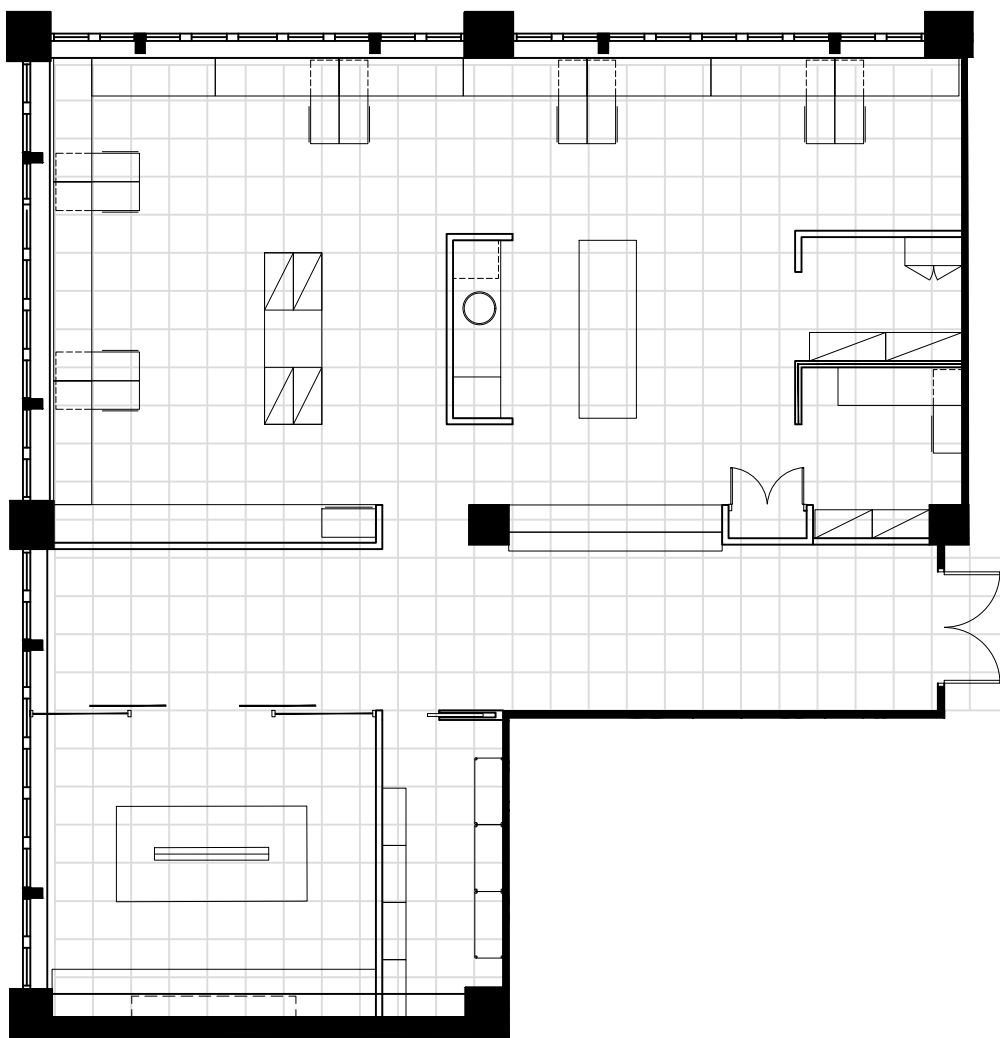

REAL

FIRST REAL PROPERTIES LIMITED

WESTERN UNION BUILDING
640 Eighth Avenue SW
Calgary, Alberta

Suite 510 - 2,697 Sq. Ft. Rentable
Existing Space Plan

www.realpropertieslimited.com

11-Feb-20