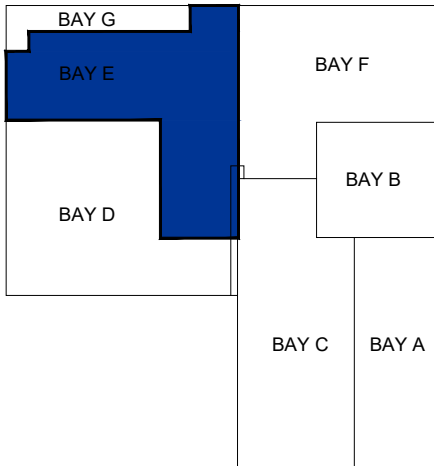

REAL

20 10 0 feet 20

BARLOW TRAIL SOUTH

CENTURY PARK PROPERTIES INC.

CENTURY PARK  
707 Barlow Trail SE  
Calgary, Alberta

Bay E - 34,026 Sq. Ft. Rentable  
Existing Space Plan