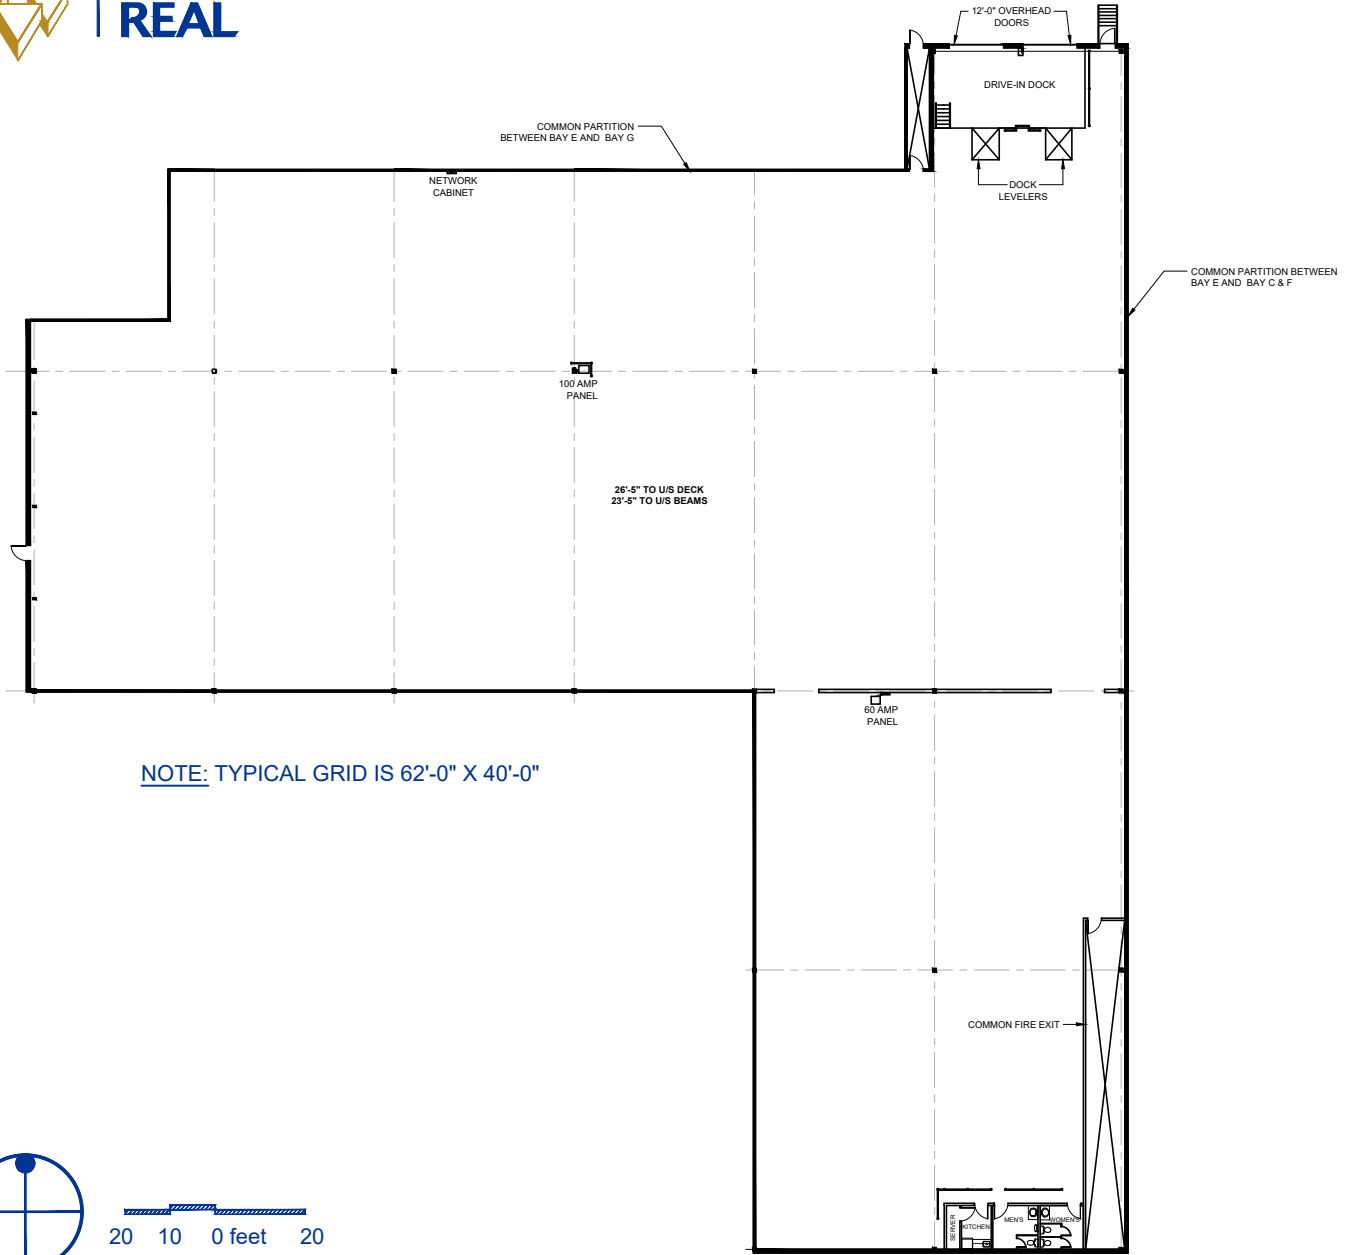

REAL

20 10 0 feet 20

BARLOW TRAIL SOUTH

CENTURY PARK PROPERTIES INC.

CENTURY PARK  
707 Barlow Trail SE  
Calgary, Alberta

Bay E - 34,026 Sq. Ft. Rentable  
Existing Space Plan