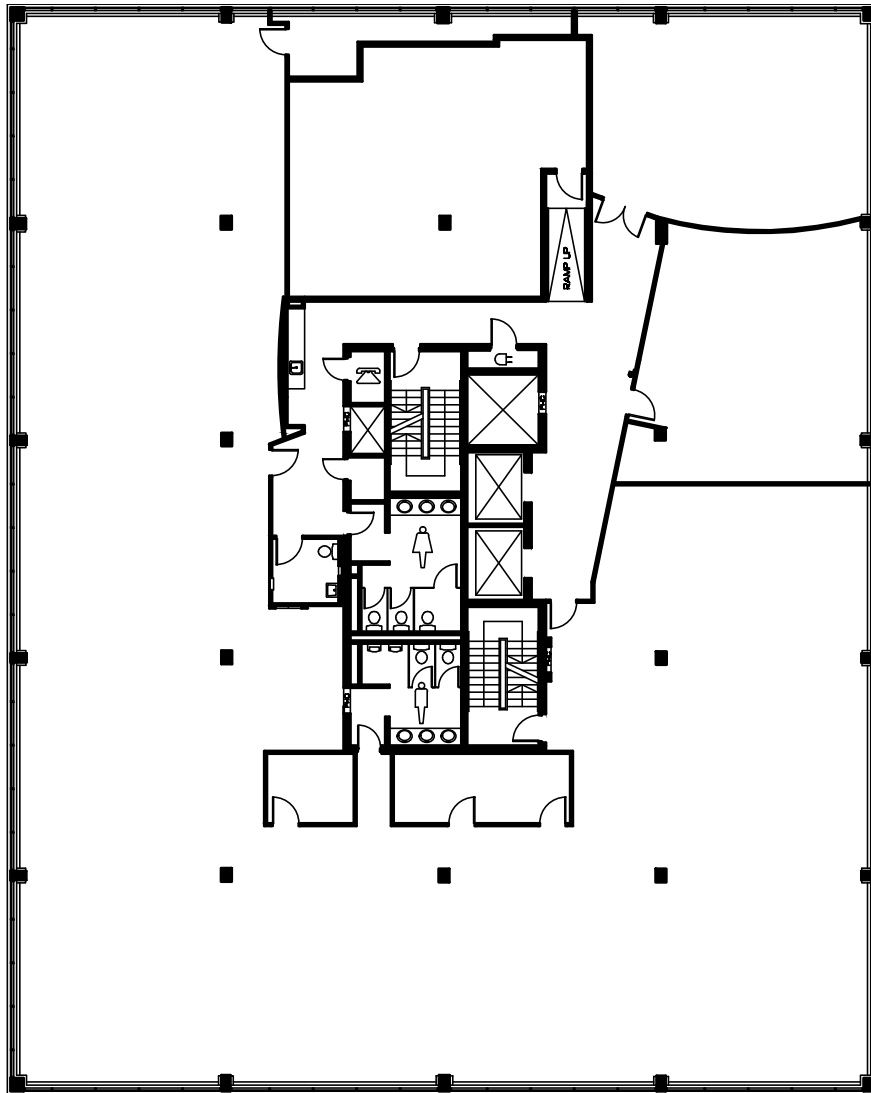

REAL

10 5 0 FEET 10

### SKYWAY CORPORATE CENTRE

10 Kelfield Street,  
Etobicoke, Ontario

**Second Floor - 12,350 Sq. Ft. Rentable**  
Existing Space Plan

[www.realpropertieslimited.com](http://www.realpropertieslimited.com)