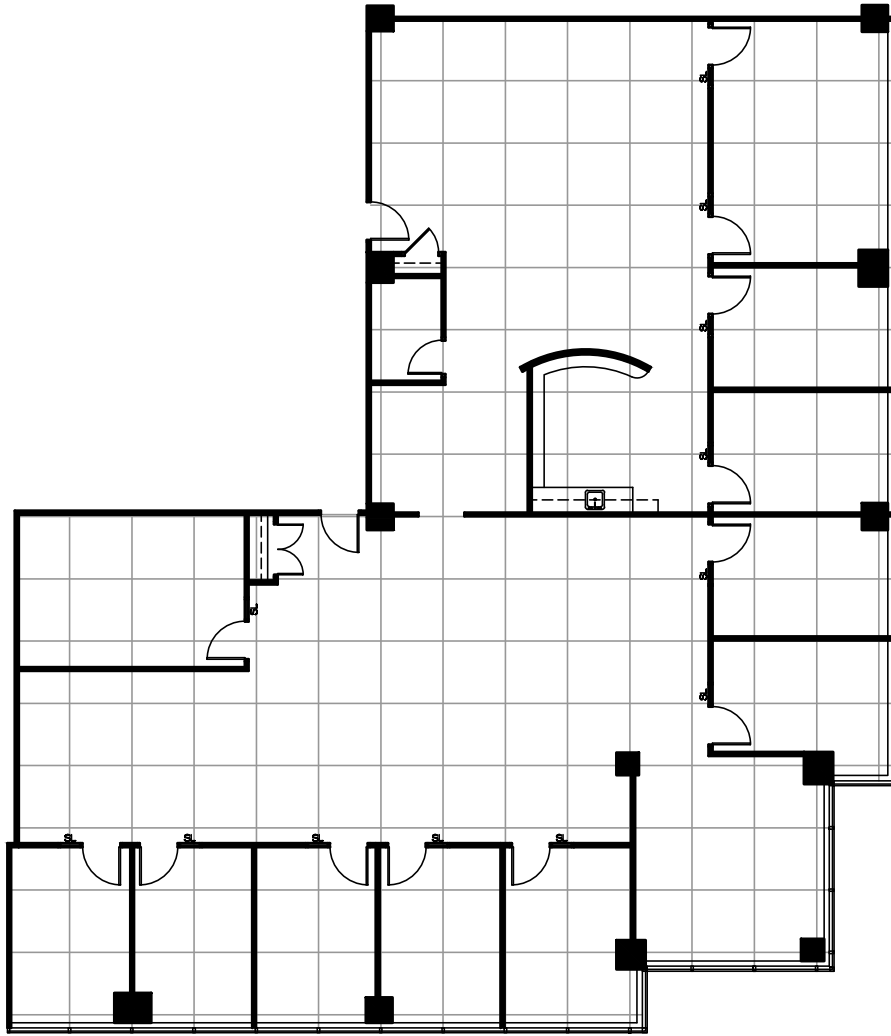

REAL

FIRST REAL PROPERTIES LIMITED

SKYWAY BUSINESS PARK
190 Attwell Drive
Toronto, Ontario

Suite 490 - 4,871 Sq. Ft. Rentable
Existing Space Plan

www.realpropertieslimited.com

YALE/170-180-190/190/1717/17117 - AS-BUILT PLAN 190-490