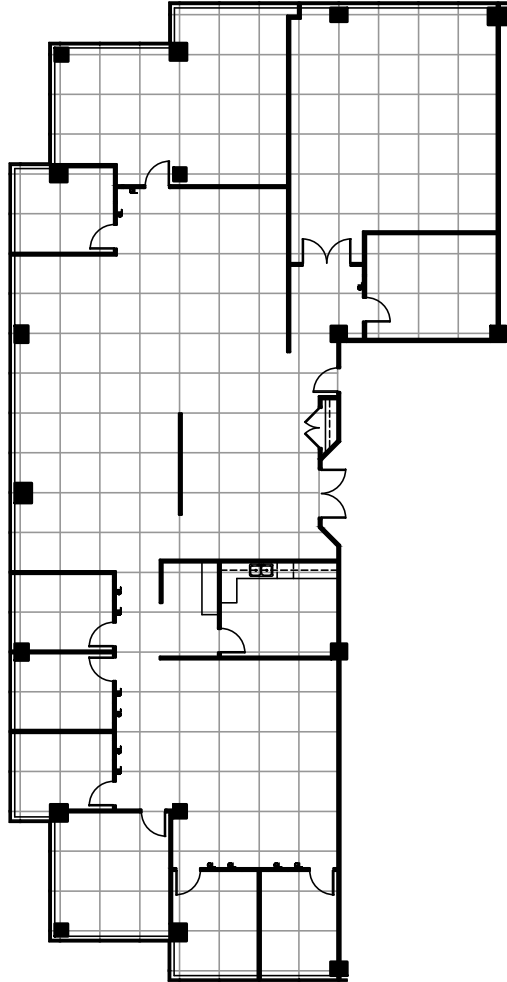

REAL

FIRST REAL PROPERTIES LIMITED

SKYWAY BUSINESS PARK
180 Attwell Drive
Toronto, Ontario

Suite 300 - 6066 Sq. Ft. Rentable
Existing Space Plan

www.realpropertieslimited.com
YALE/170-180-190/180/18128/PRELIM-1