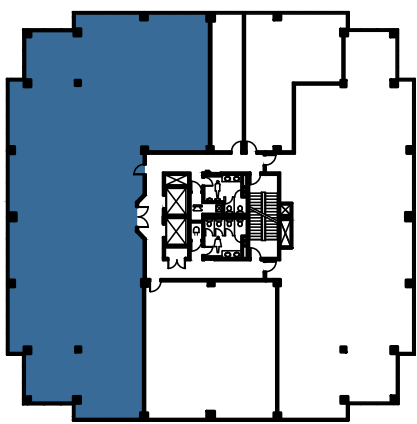

REAL

FIRST REAL PROPERTIES LIMITED

SKYWAY BUSINESS PARK
180 Attwell Drive
Toronto, Ontario

Suite 300 - 6066 Sq. Ft. Rentable
Existing Space Plan

www.realpropertieslimited.com
YALE/170-180-190/180/18128/PRELIM-1