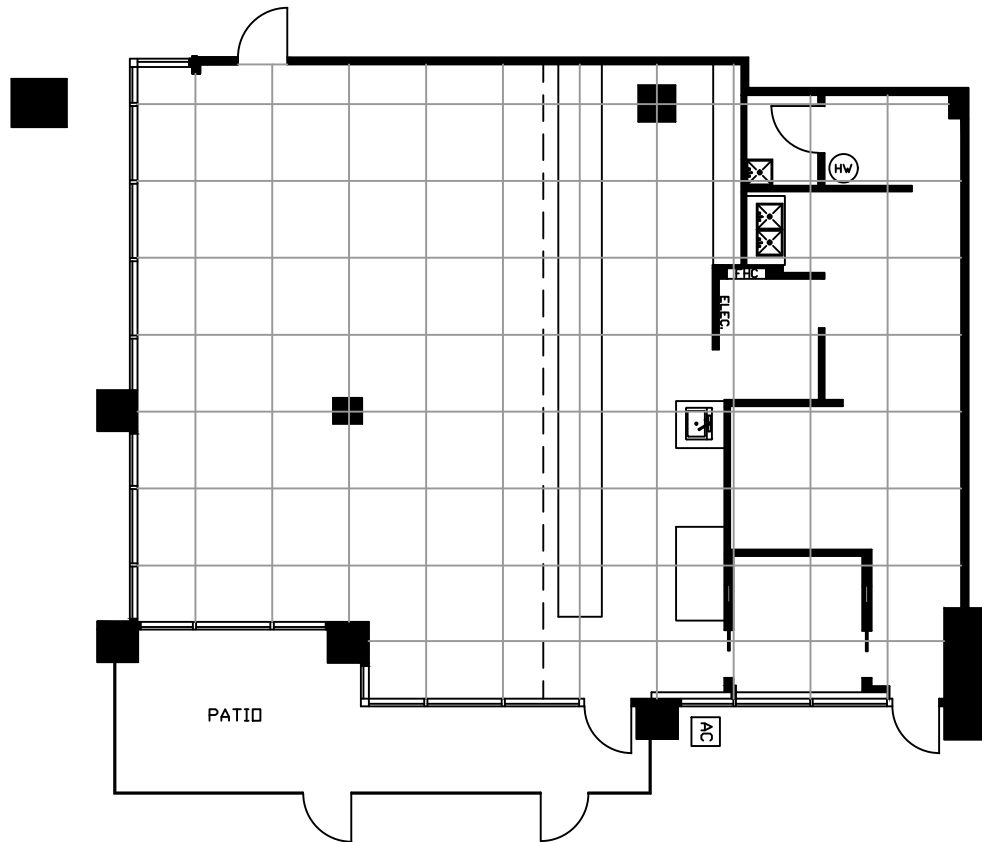

REAL

10 5 0 FEET 10

### SKYWAY BUSINESS PARK

180 Attwell Drive  
Toronto, Ontario

**Suite 100 - 2227 Sq.Ft. Rentable**  
Existing Space Plan

[www.realpropertieslimited.com](http://www.realpropertieslimited.com)

YALE/170-180-190/170/18087/AS-BUILT PLAN - REVISED