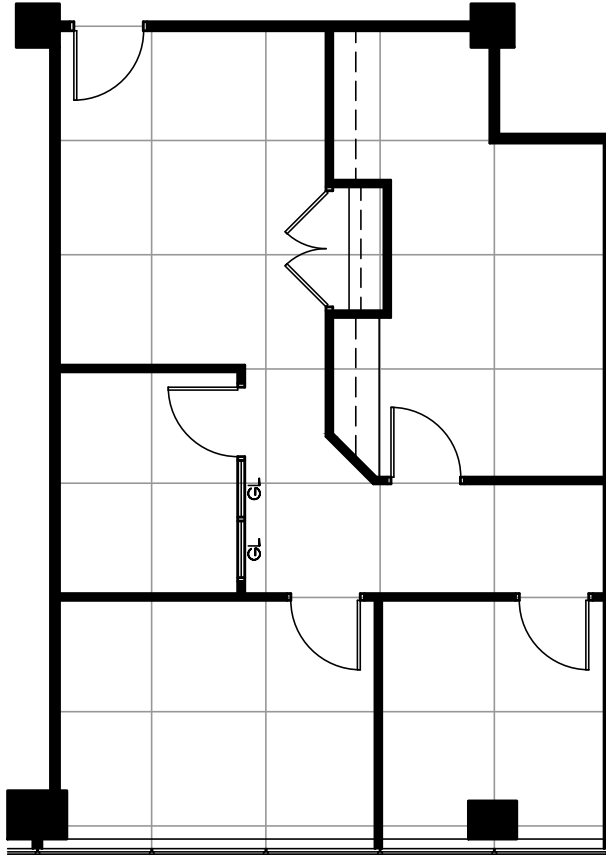

REAL

FIRST REAL PROPERTIES LIMITED

**SKYWAY BUSINESS PARK**  
170 Attwell Drive  
Toronto, Ontario

**Suite 690 - 955 sq.ft. Rentable**  
Existing Space Plan

[www.realpropertieslimited.com](http://www.realpropertieslimited.com)

YALE/170-180-190/170/16131VAS-BUILT PLAN

30-AUG-2016