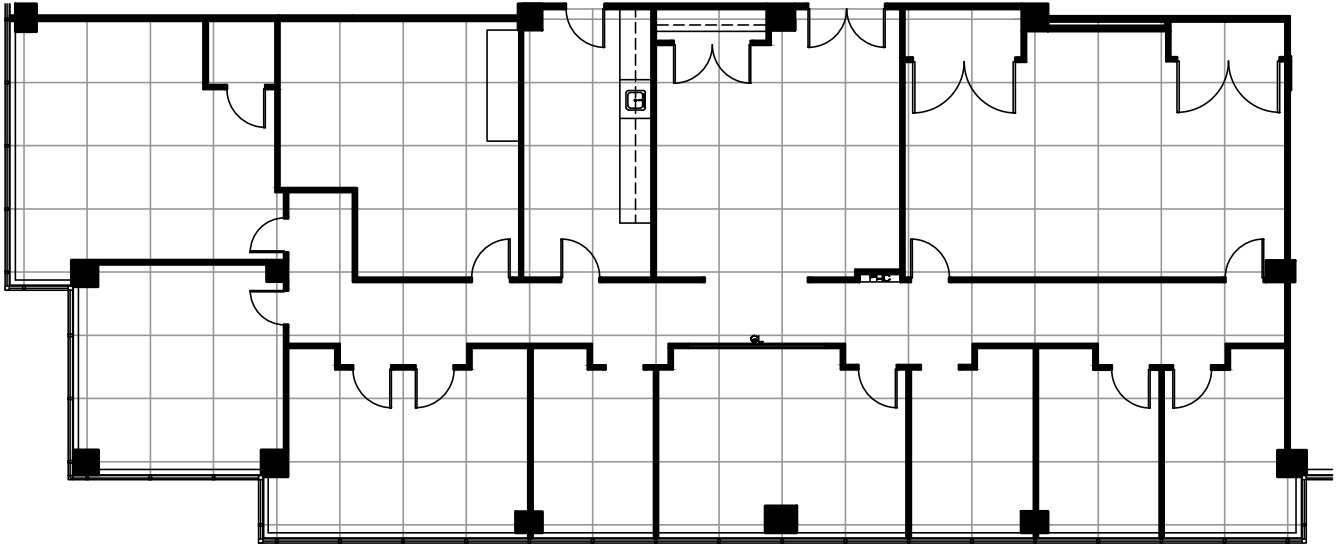

REAL

FIRST REAL PROPERTIES LIMITED

SKYWAY BUSINESS PARK
170 Attwell Drive
Toronto, Ontario

Suite 460 - 4455 Sq. Ft. Rentable
Existing Space Plan

www.realpropertieslimited.com

YALE/170-180-190/170/16057/170-410 & 460 - JAN 3 2017