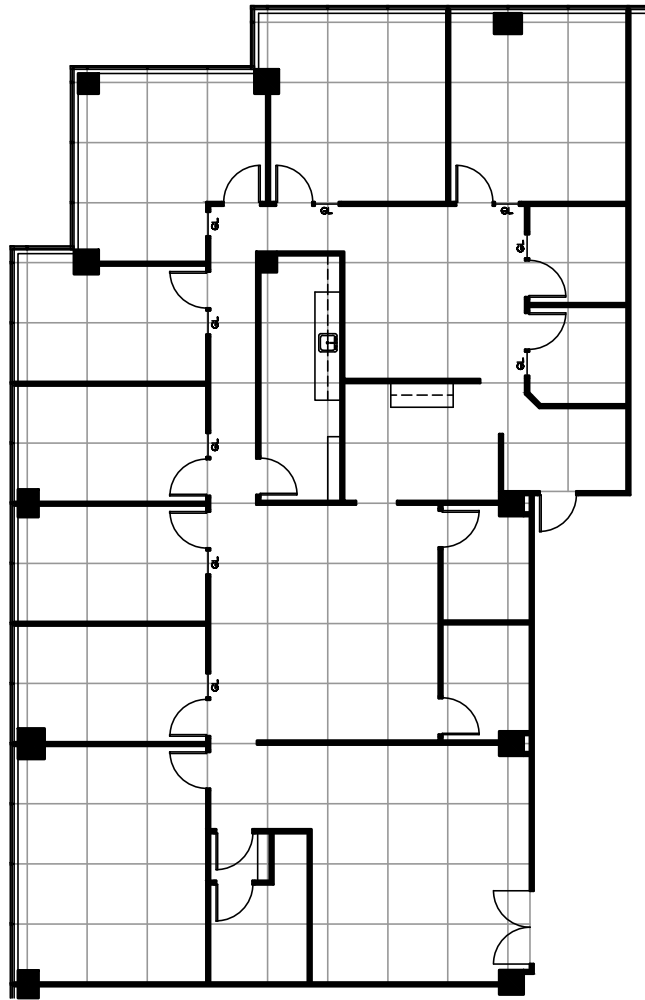

REAL

FIRST REAL PROPERTIES LIMITED

SKYWAY BUSINESS PARK
170 Attwell Drive
Toronto, Ontario

Suite 410 - 3993 Sq. Ft. Rentable
Existing Space Plan

www.realpropertieslimited.com

YALE/170-180-190/170/19033/MARKETING PLAN