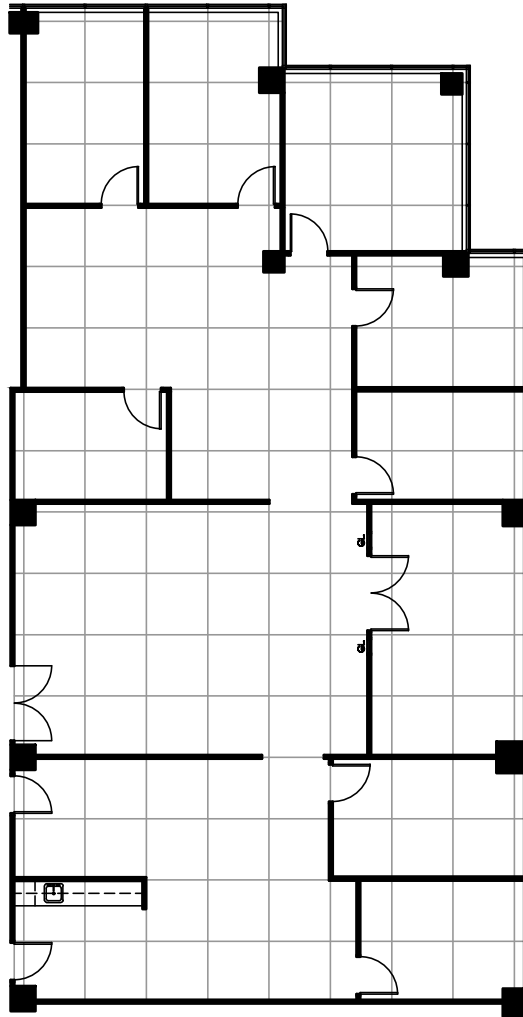

REAL

FIRST REAL PROPERTIES LIMITED

**SKYWAY BUSINESS PARK**  
170 Attwell Drive  
Toronto, Ontario

**Suite 370 - 3,573 Sq. Ft. Rentable**  
Existing Space Plan

[www.realpropertieslimited.com](http://www.realpropertieslimited.com)

YALE/170-180-190/170/18087/AS-BUILT PLAN - REVISED

10-APRIL-2019