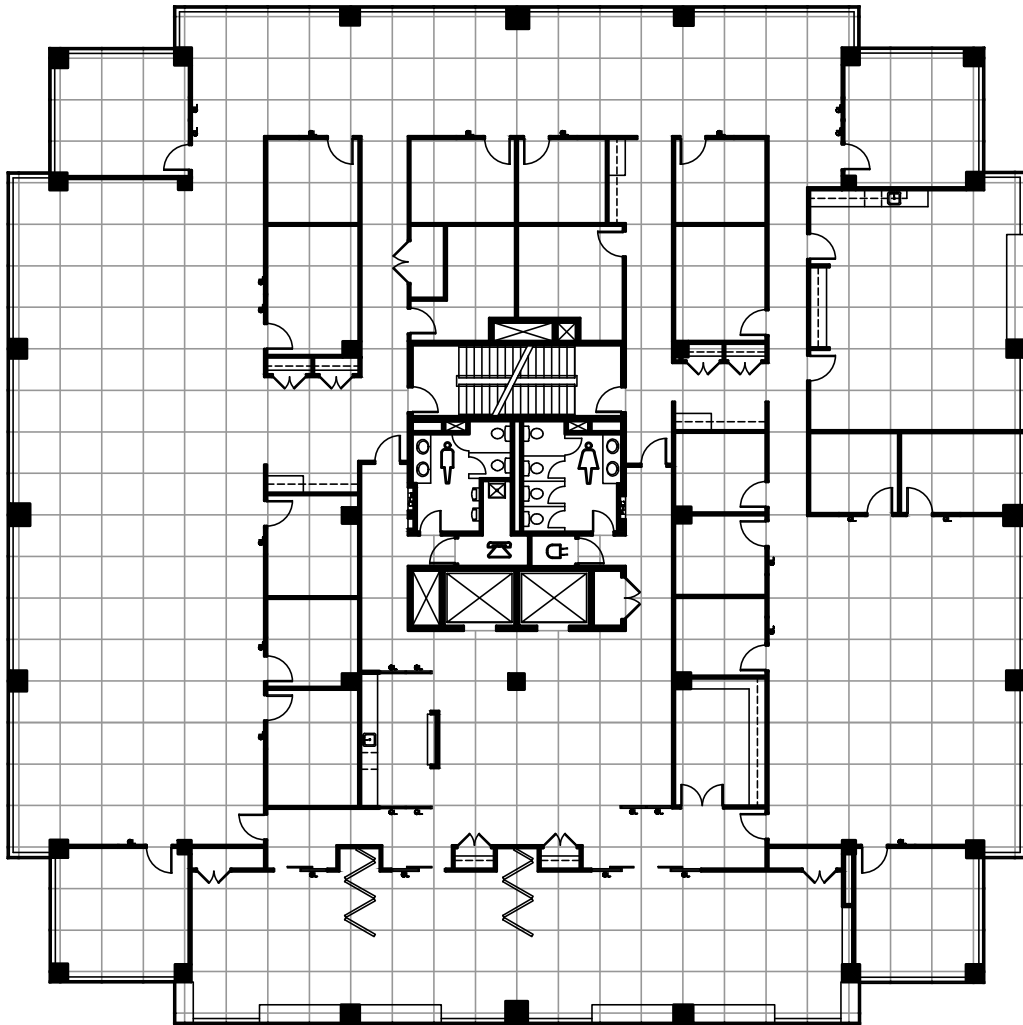

REAL

10 5 0 FEET 10

FIRST REAL PROPERTIES LIMITED

SKYWAY BUSINESS PARK
170 Attwell Drive
Toronto, Ontario

Suite 200 - 14,025 Sq. Ft. Rentable
Existing Space Plan

www.realpropertieslimited.com

YALE/170-180-190/17016153/AS-BUILT PLAN