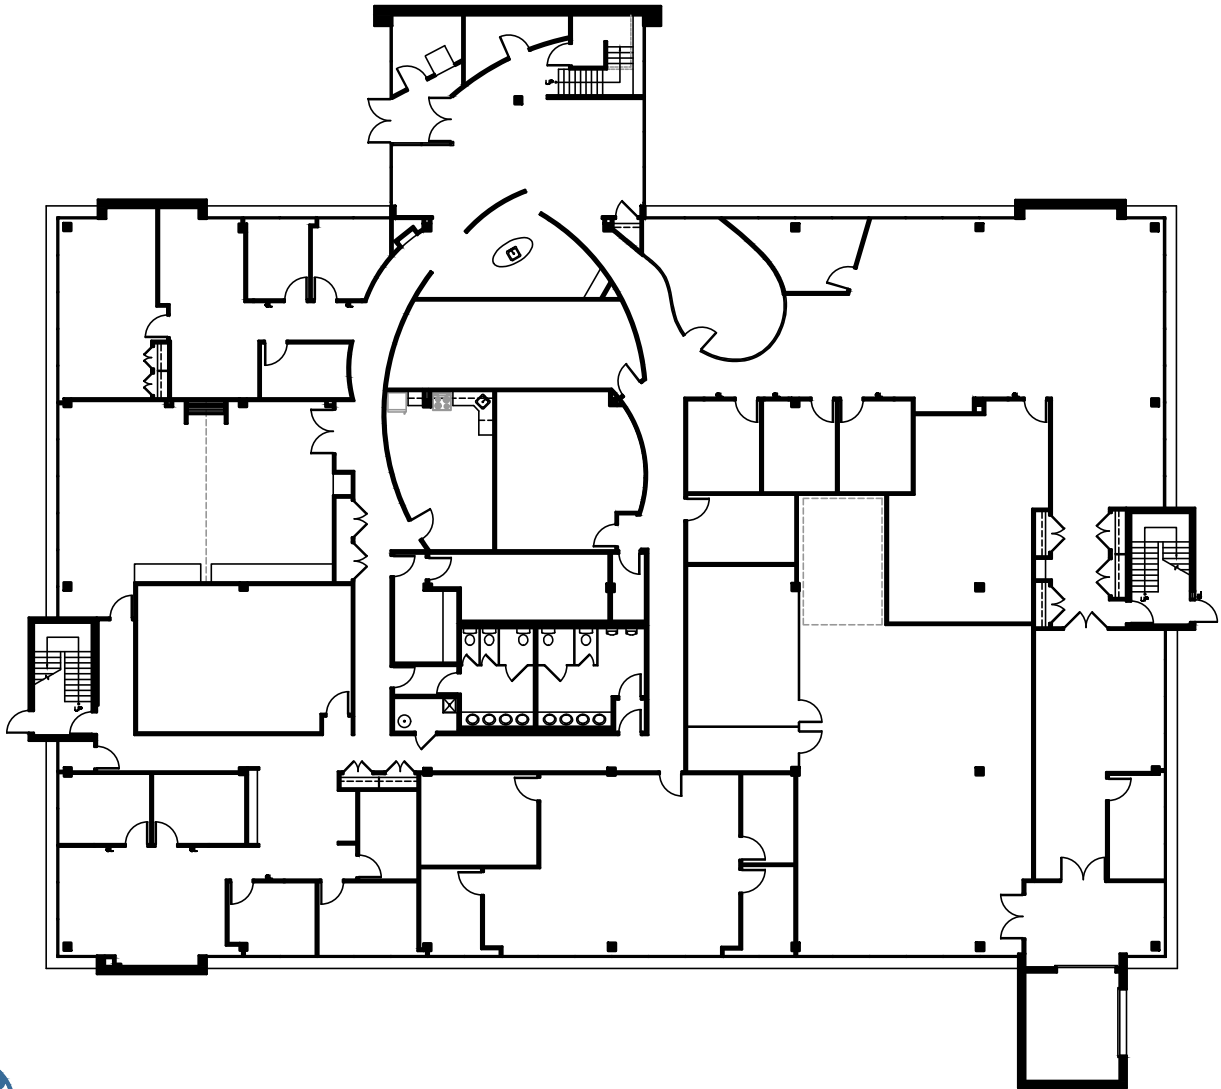

REAL

10 5 0 FEET 10

FIRST REAL PROPERTIES LIMITED

SKYWAY BUSINESS PARK
165 Attwell Drive
Toronto, Ontario

Ground Floor - 16,323 Sq. Ft. Rentable
Existing Space Plan

www.realpropertieslimited.com

YALE/165 ATTWELL/19036/AS-BUILT GROUND