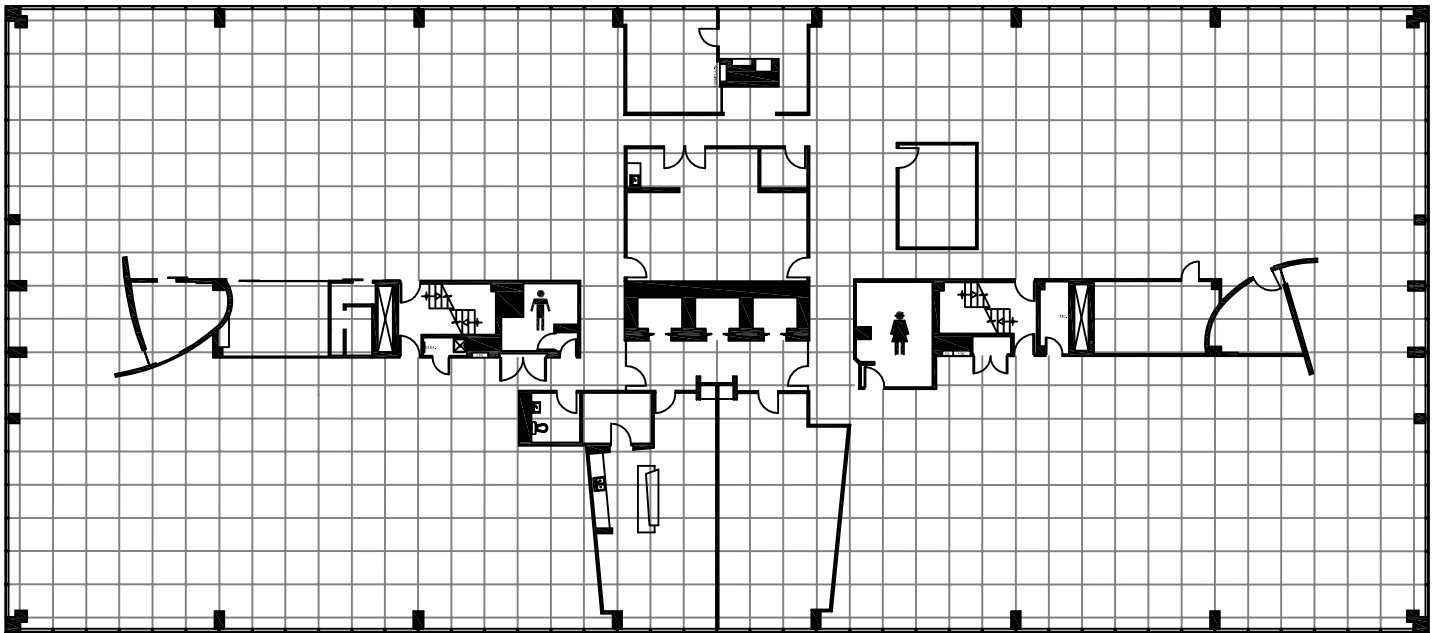

REAL

JAMES STREET NORTH

KING STREET WEST

SECOND REAL PROPERTIES LIMITED

ROBERT THOMSON BUILDING

110 King Street West
Hamilton, Ontario

Suite 500 - 20,433 Sq. Ft. Rentable
Existing Space Plan

www.realpropertieslimited.com