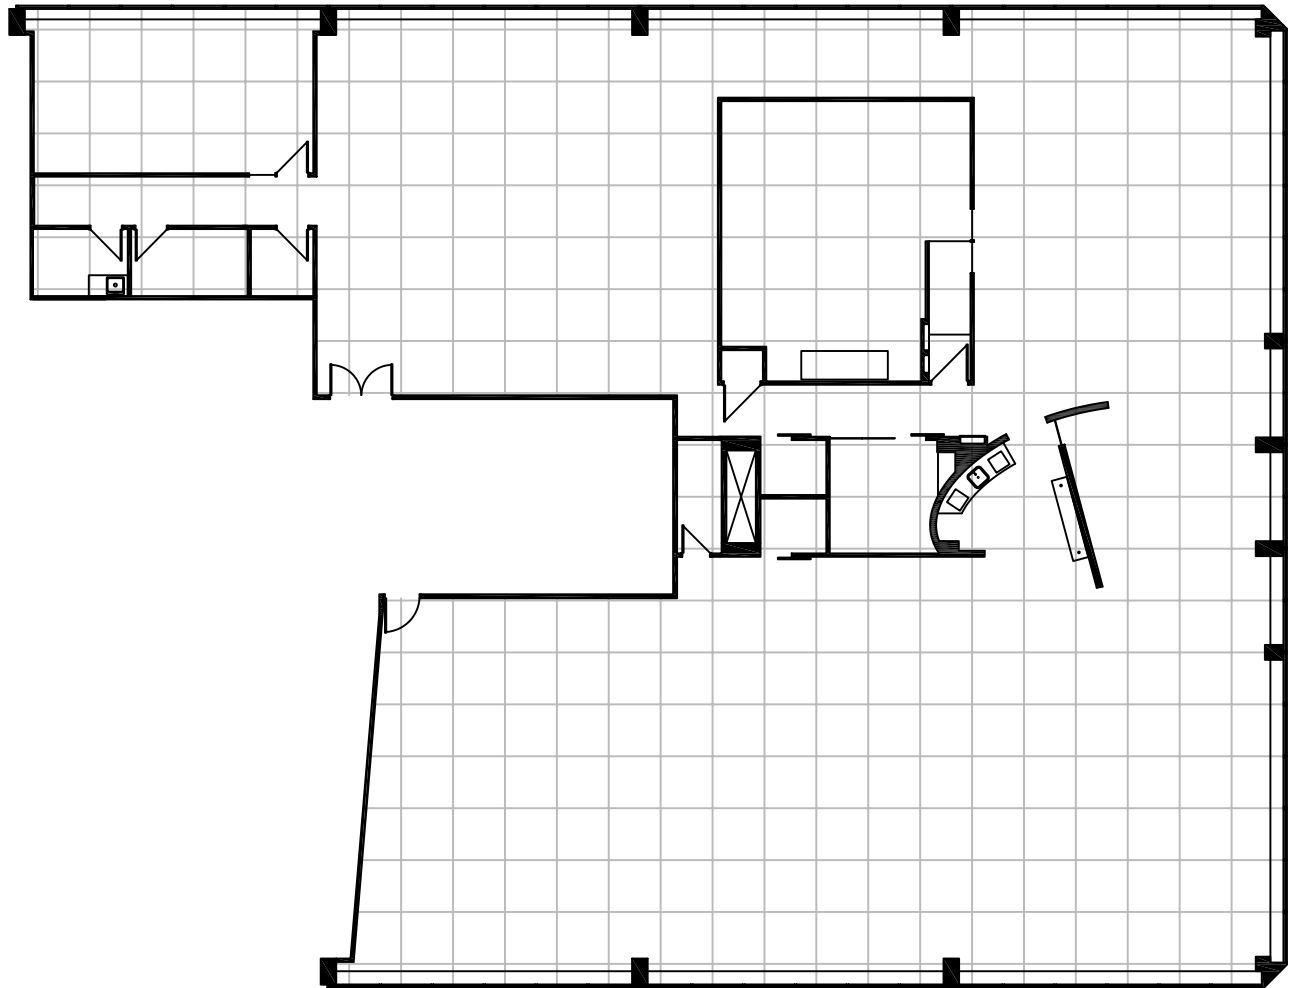

REAL

JAMES STREET NORTH

KING STREET WEST

SECOND REAL PROPERTIES LIMITED

ROBERT THOMSON BUILDING
110 King Street West
Hamilton, Ontario

Suite 410 - 8,282 Sq. Ft. Rentable
Existing Space Plan

www.realpropertieslimited.com