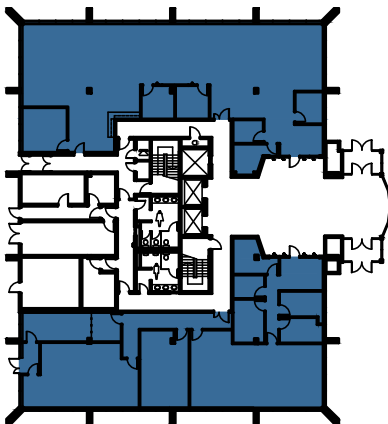

REAL

10 5 0 FEET 10

FIRST REAL PROPERTIES LIMITED

SKYWAY CORPORATE CENTRE

10 Kelfield Street,
Etobicoke, Ontario

Ground Floor - 7,144 Sq. Ft. Rentable
Existing Space Plan

www.realpropertieslimited.com

YALE/10KELFIELD/13058/BASE-GROUND/AS-BUILT-NEW TEMPLATE