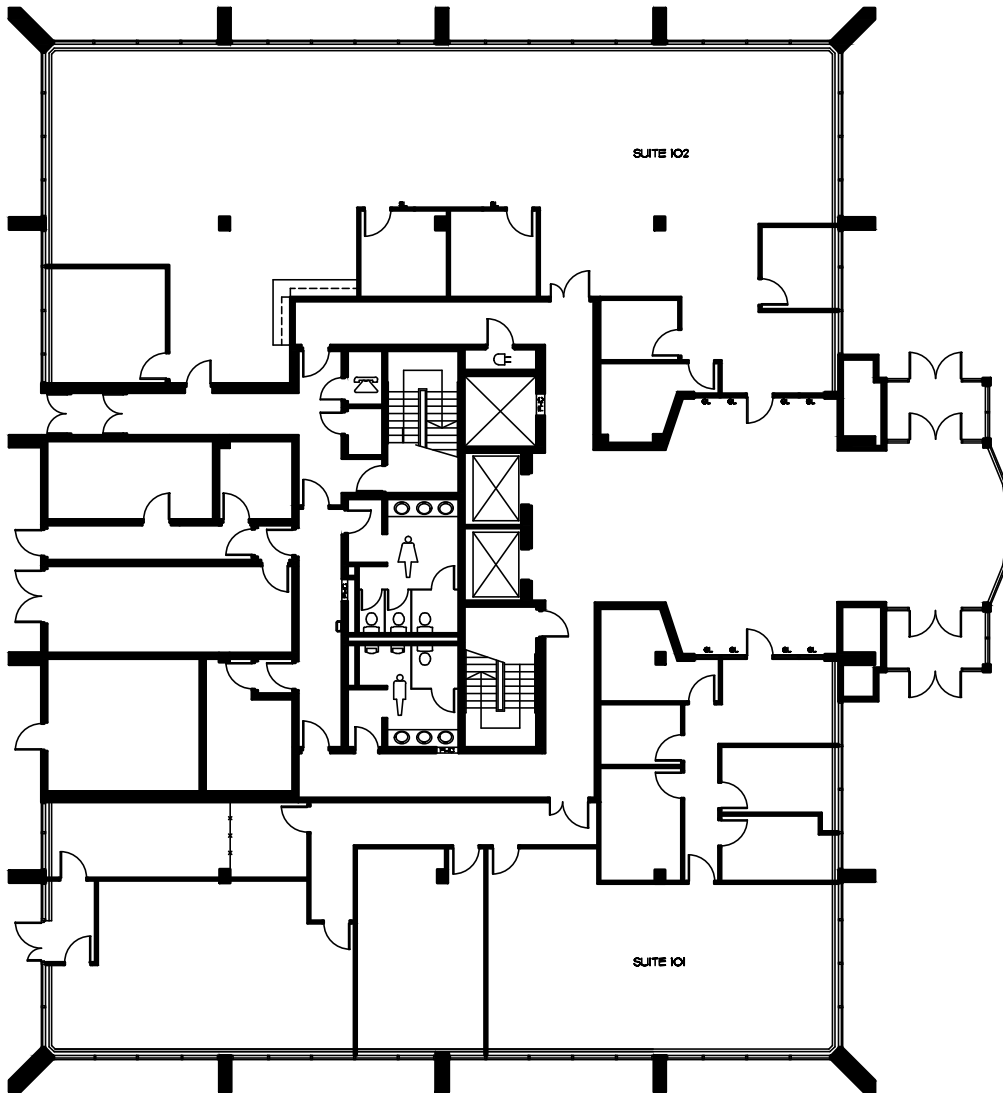

REAL

10 5 0 FEET 10

FIRST REAL PROPERTIES LIMITED

SKYWAY CORPORATE CENTRE

10 Kelfield Street,
Etobicoke, Ontario

Ground Floor - 7,144 Sq. Ft. Rentable
Existing Space Plan

www.realpropertieslimited.com

YALE/10KELFIELD/13058/BASE-GROUND/AS-BUILT-NEW TEMPLATE