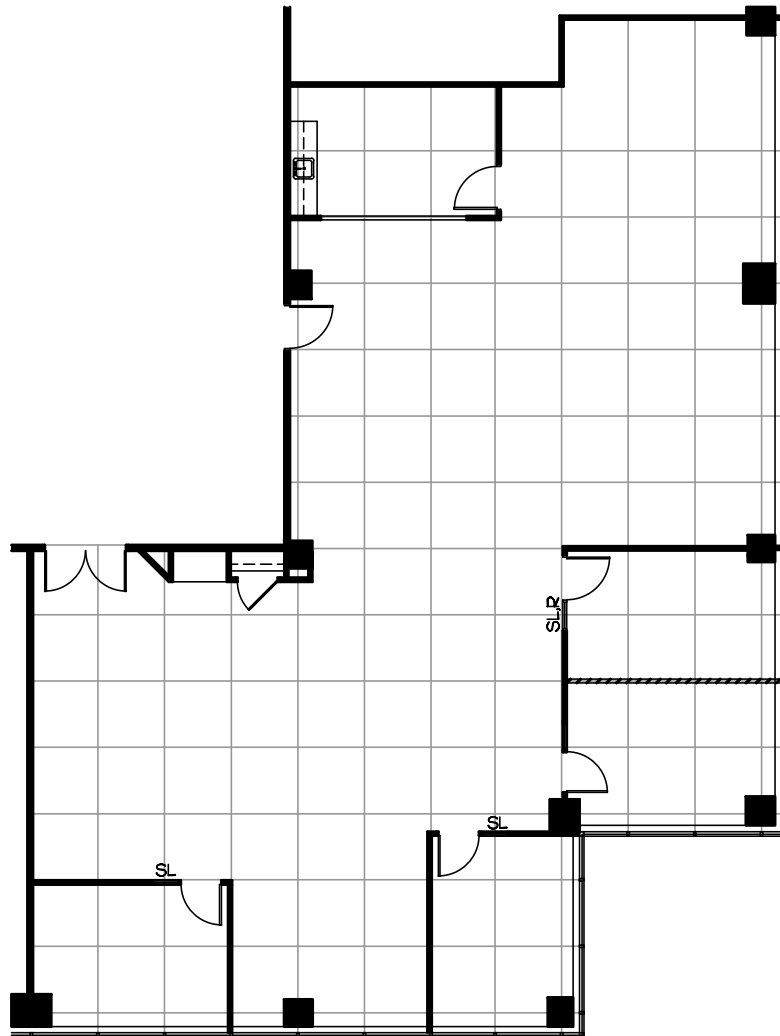

REAL

FIRST REAL PROPERTIES LIMITED

**SKYWAY BUSINESS PARK**  
190 Attwell Drive  
Toronto, Ontario

**Suite 680 - 3591 Sq. Ft. Rentable**  
Existing Space Plan

[www.realpropertieslimited.com](http://www.realpropertieslimited.com)