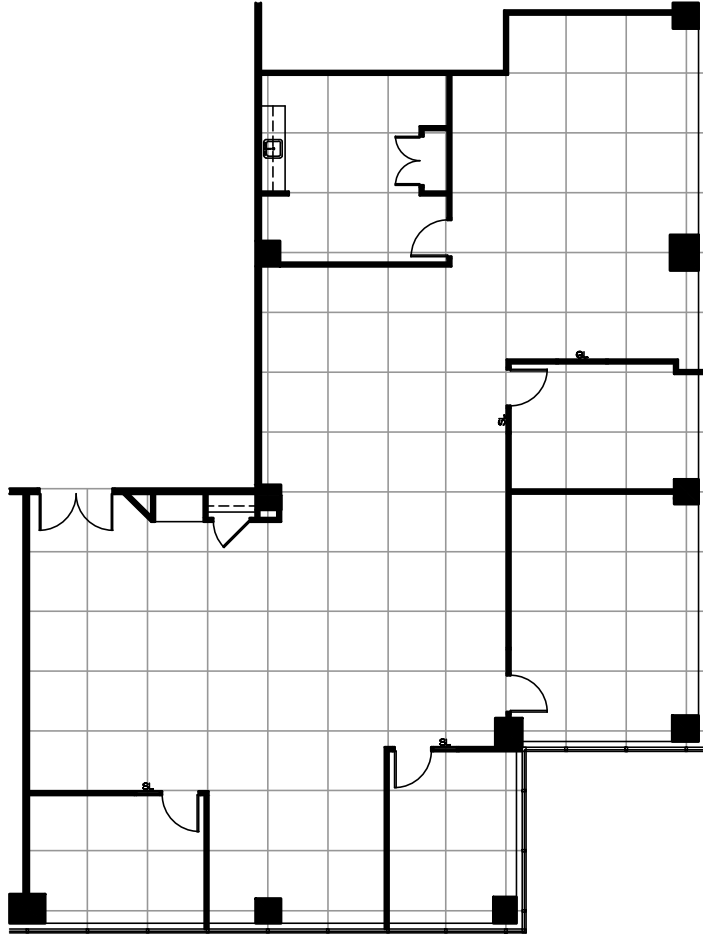

REAL

FIRST REAL PROPERTIES LIMITED

SKYWAY BUSINESS PARK
190 Attwell Drive
Toronto, Ontario

Suite 680 - 3591 Sq. Ft. Rentable
Existing Space Plan

www.realpropertieslimited.com

YALE/170-180-190/190/11043/190-680 NEW BORDER