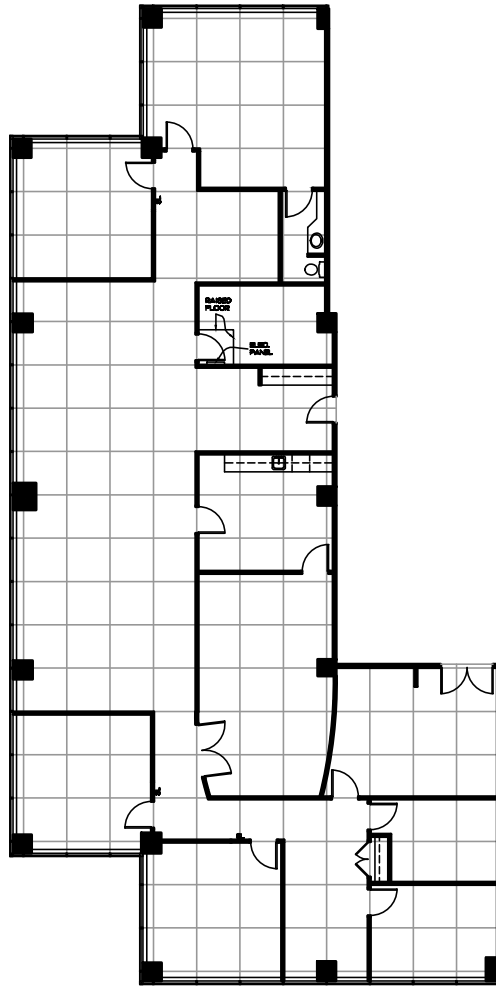

REAL

10 5 0 FEET 10

FIRST REAL PROPERTIES LIMITED

**SKYWAY BUSINESS PARK**  
**190 ATTWELL DRIVE**  
Toronto, Ontario

**Suite 600 - 4950 Sq. Ft. Rentable**  
Existing Space Plan

[www.realpropertieslimited.com](http://www.realpropertieslimited.com)  
YALE/170-180-190/190(12060)AS-BUILT PLAN