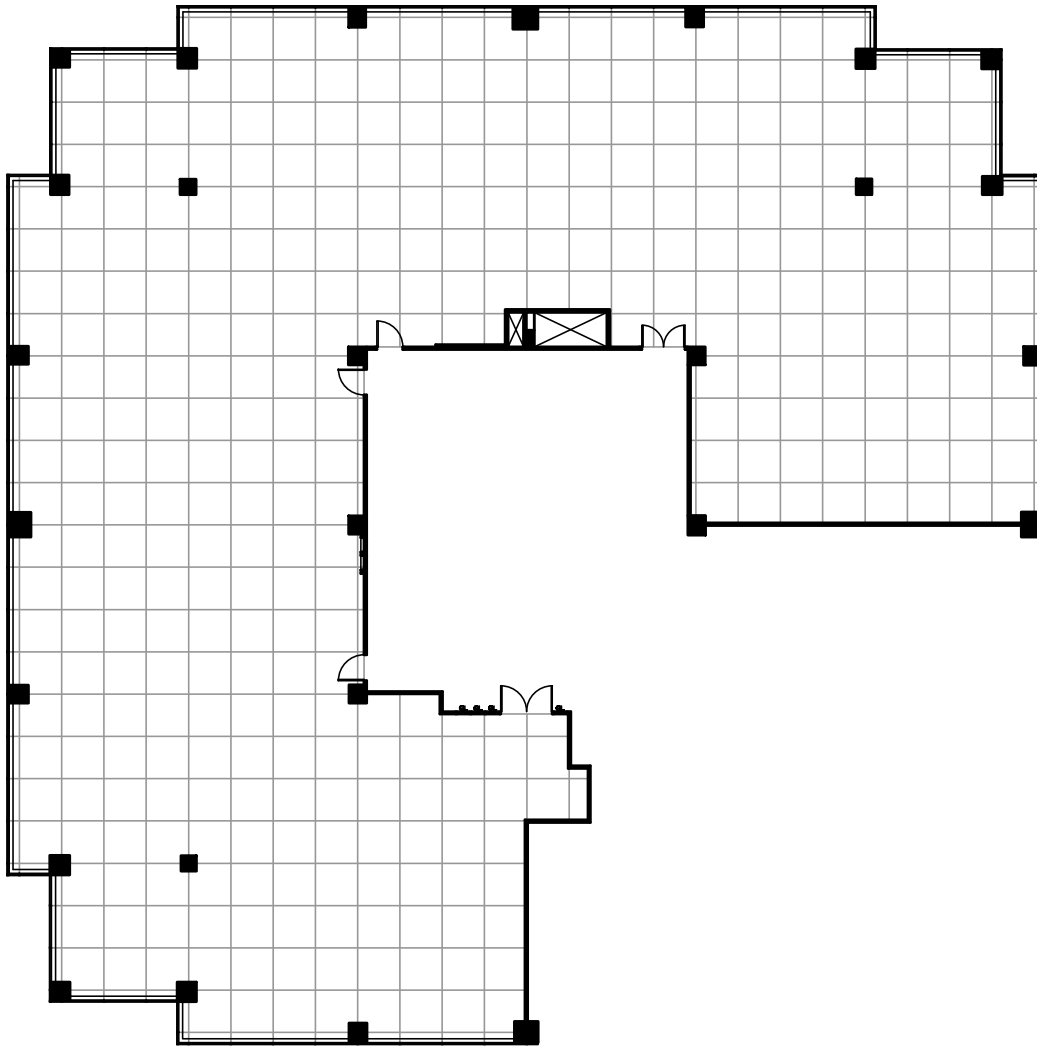

REAL

FIRST REAL PROPERTIES LIMITED

SKYWAY BUSINESS PARK
190 Attwell Drive
Toronto, Ontario

Suite 500 - 10,513 Sq. Ft. Rentable
Existing Space Plan

www.realpropertieslimited.com
YALE/170-180-190/190/16155/AS-BUILT PLAN