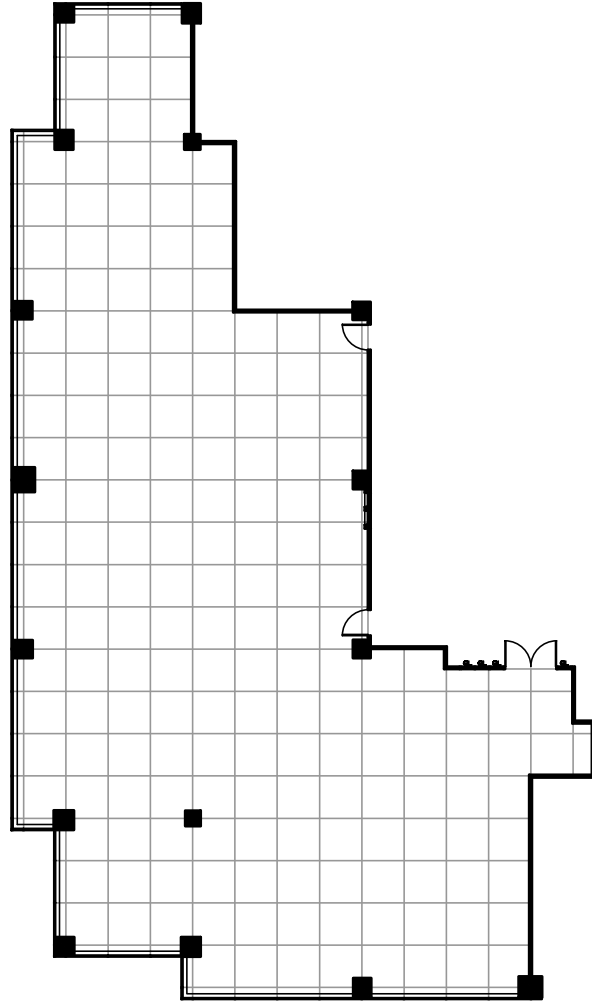

REAL

10 5 0 FEET 10

FIRST REAL PROPERTIES LIMITED

SKYWAY BUSINESS PARK
190 Attwell Drive
Toronto, Ontario

Suite 500 - 5,343 Sq. Ft. Rentable
Existing Space Plan

www.realpropertieslimited.com

YALE/170-180-190/190/18064/190-500