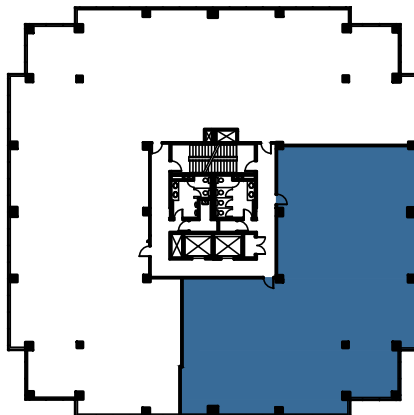

REAL

FIRST REAL PROPERTIES LIMITED

SKYWAY BUSINESS PARK
190 Attwell Drive
Toronto, Ontario

Suite 410 - 4,871 Sq. Ft. Rentable
Existing Space Plan

www.realpropertieslimited.com

YALE/170-180-190/190/17117/17117 - AS-BUILT PLAN 190-410