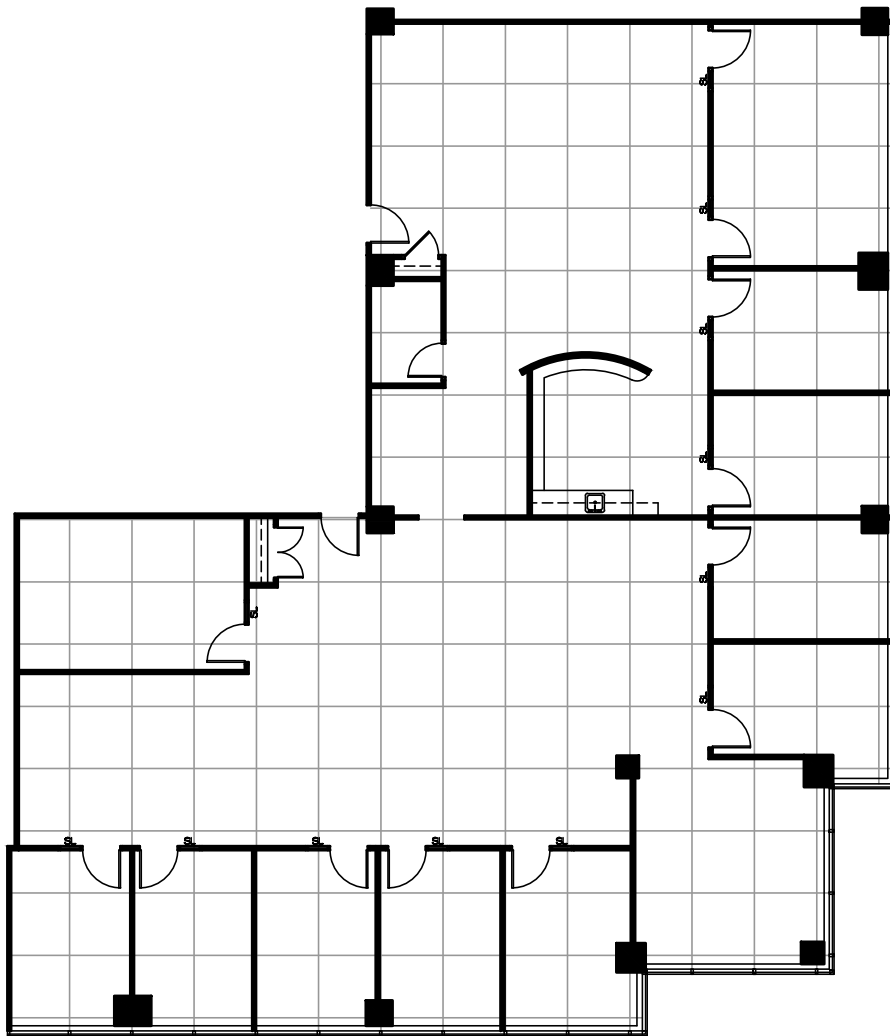

REAL

FIRST REAL PROPERTIES LIMITED

SKYWAY BUSINESS PARK
190 Attwell Drive
Toronto, Ontario

Suite 410 - 4,871 Sq. Ft. Rentable
Existing Space Plan

www.realpropertieslimited.com

YALE/170-180-190/190/17117/17117 - AS-BUILT PLAN 190-410