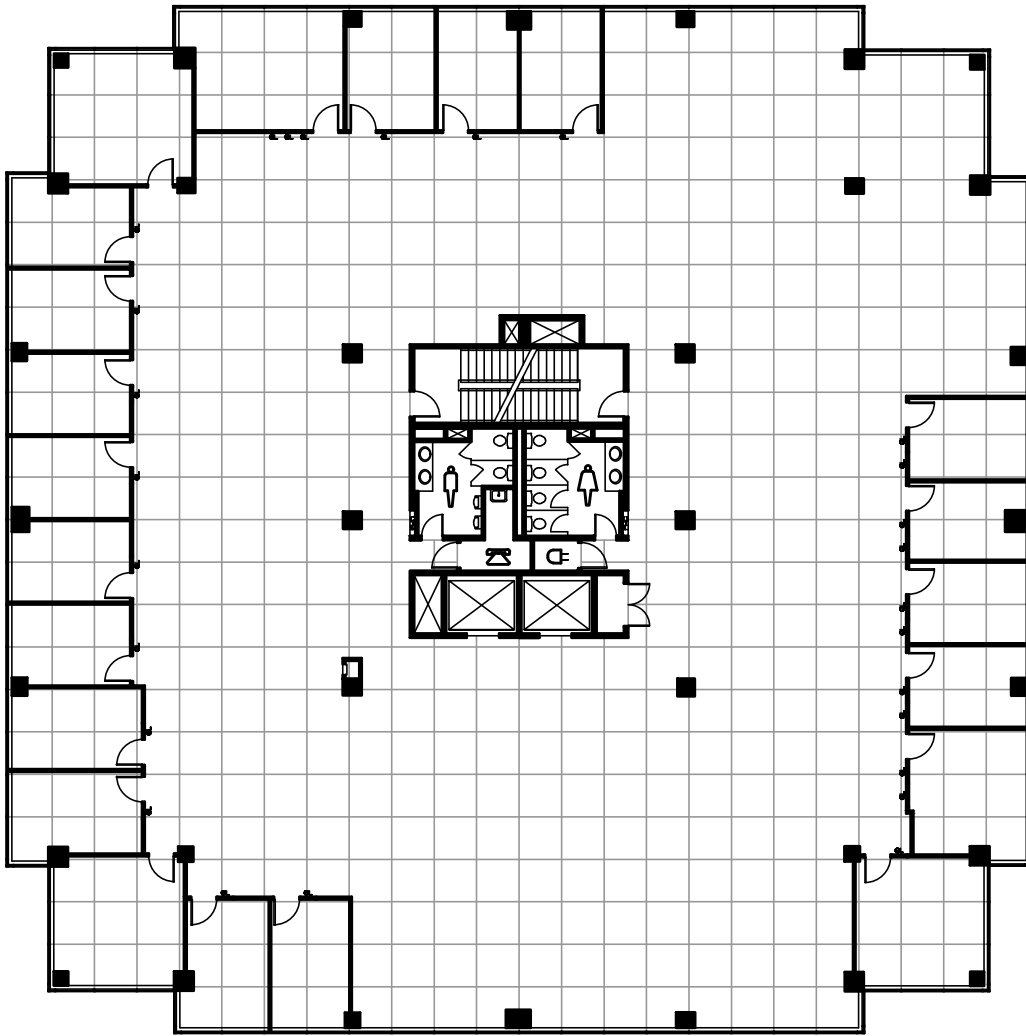

REAL

10 5 0 FEET 10

FIRST REAL PROPERTIES LIMITED

SKYWAY BUSINESS PARK
190 Attwell Drive
Toronto, Ontario

Suite 300 - 14,000 Sq. Ft. Rentable
Existing Space Plan

www.realpropertieslimited.com
YALE/170-180-190/190/17014/190-300