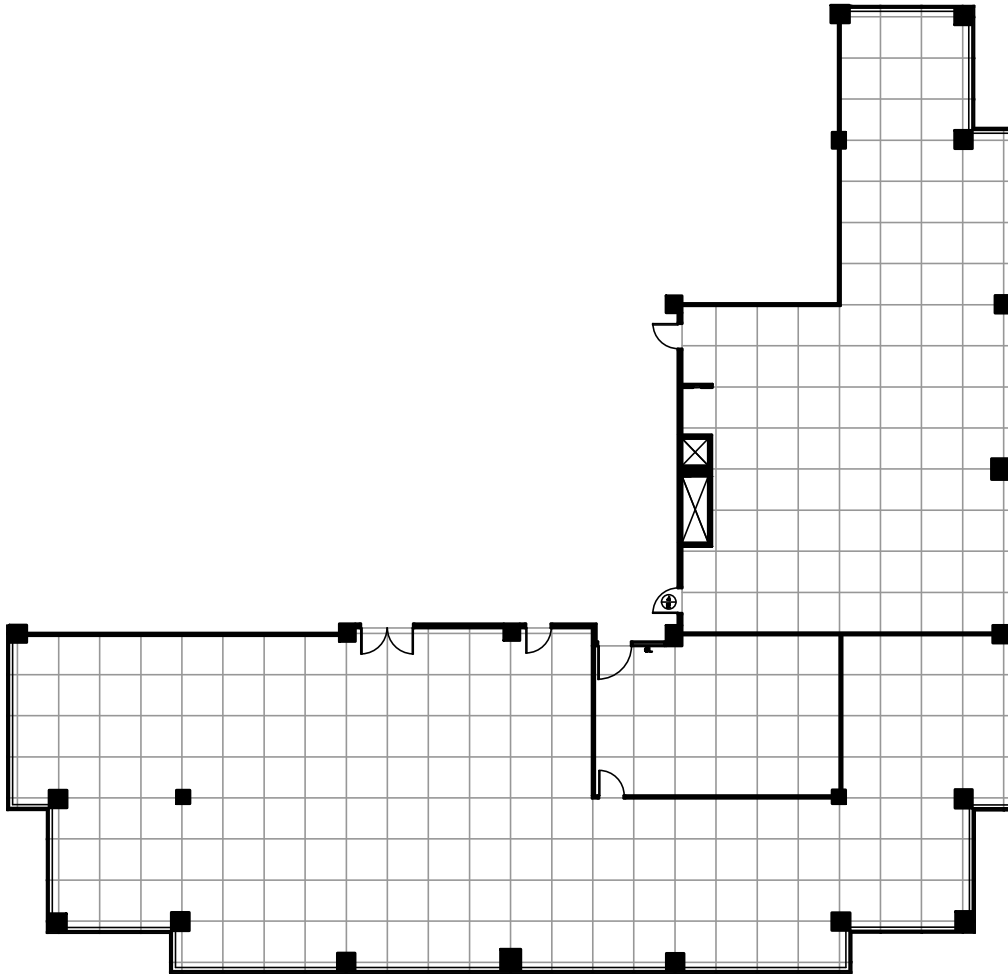

REAL

10 5 0 FEET 10

FIRST REAL PROPERTIES LIMITED

SKYWAY BUSINESS PARK
180 Attwell Drive
Toronto, Ontario

Suite 500 - 7,743 Sq. Ft. Rentable
Existing Space Plan

www.realpropertieslimited.com

YALE/170-180-190/180/14142/AS-BUILT PLAN 180-500