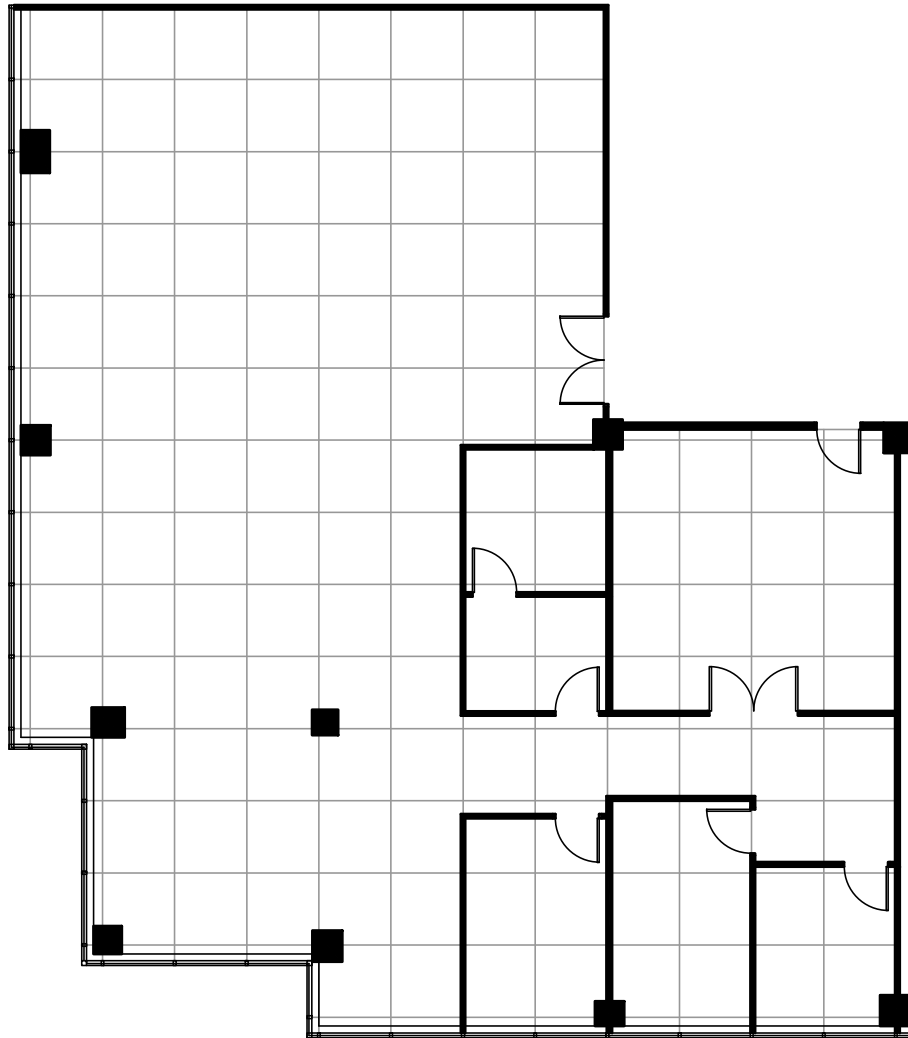

REAL

FIRST REAL PROPERTIES LIMITED

SKYWAY BUSINESS PARK
180 Attwell Drive
Toronto, Ontario

Suite 280 - 3,961 Sq. Ft. Rentable
Existing Space Plan

www.realpropertieslimited.com

YALE/170-180-190/180/1701/1/180-280