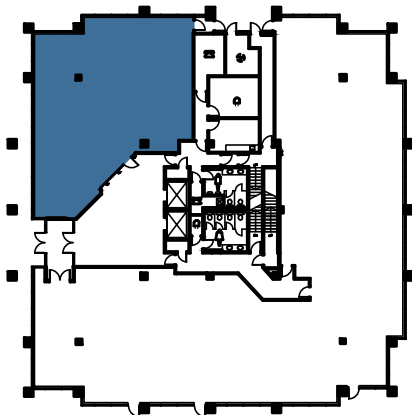

REAL

FIRST REAL PROPERTIES LIMITED

**SKYWAY BUSINESS PARK**  
180 Attwell Drive  
Toronto, Ontario

**Suite 101 - 2523 Sq. Ft. Rentable**  
Existing Space Plan

[www.realpropertieslimited.com](http://www.realpropertieslimited.com)