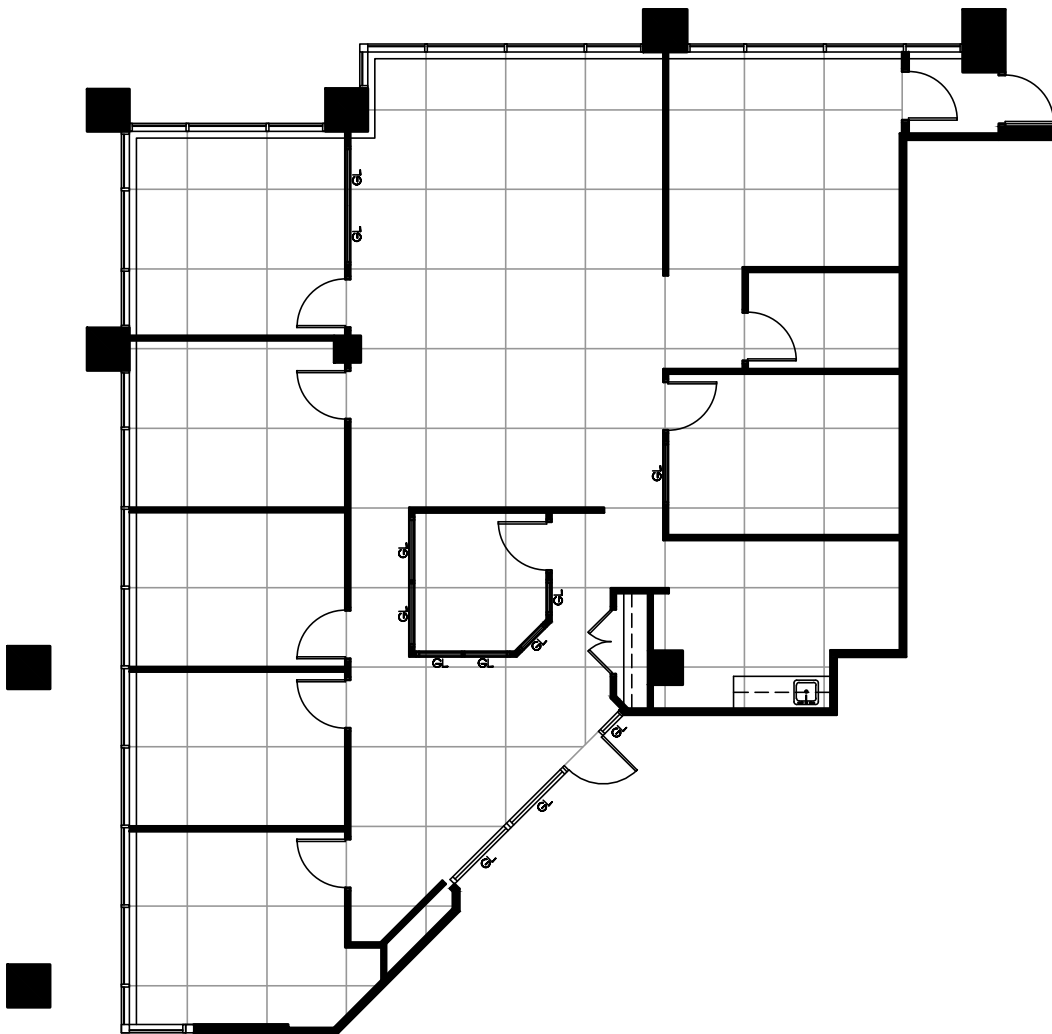

REAL

FIRST REAL PROPERTIES LIMITED

**SKYWAY BUSINESS PARK**  
180 Attwell Drive  
Toronto, Ontario

**Suite 101 - 2523 Sq. Ft. Rentable**  
Existing Space Plan

[www.realpropertieslimited.com](http://www.realpropertieslimited.com)

YALE/170-180-190/180/17010/AS-BUILT PLAN

16-JANUARY-17