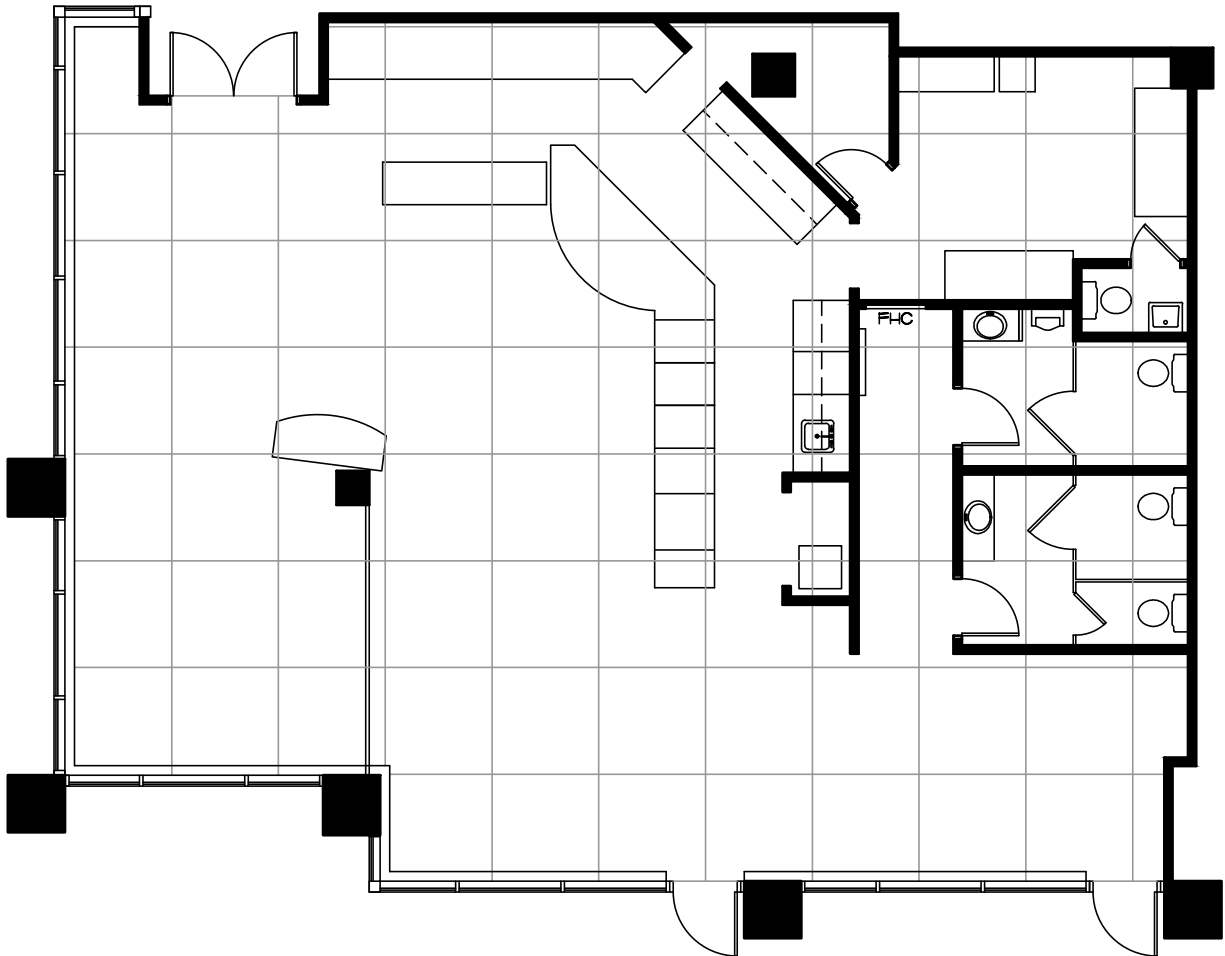

REAL

FIRST REAL PROPERTIES LIMITED

SKYWAY BUSINESS PARK

180 Attwell Drive
Toronto, Ontario

Suite 100 - 2227 Sq. Ft. Rentable

Existing Space Plan

www.realpropertieslimited.com

YALE/170-180-190/180/14070/AS-BUILT PLAN