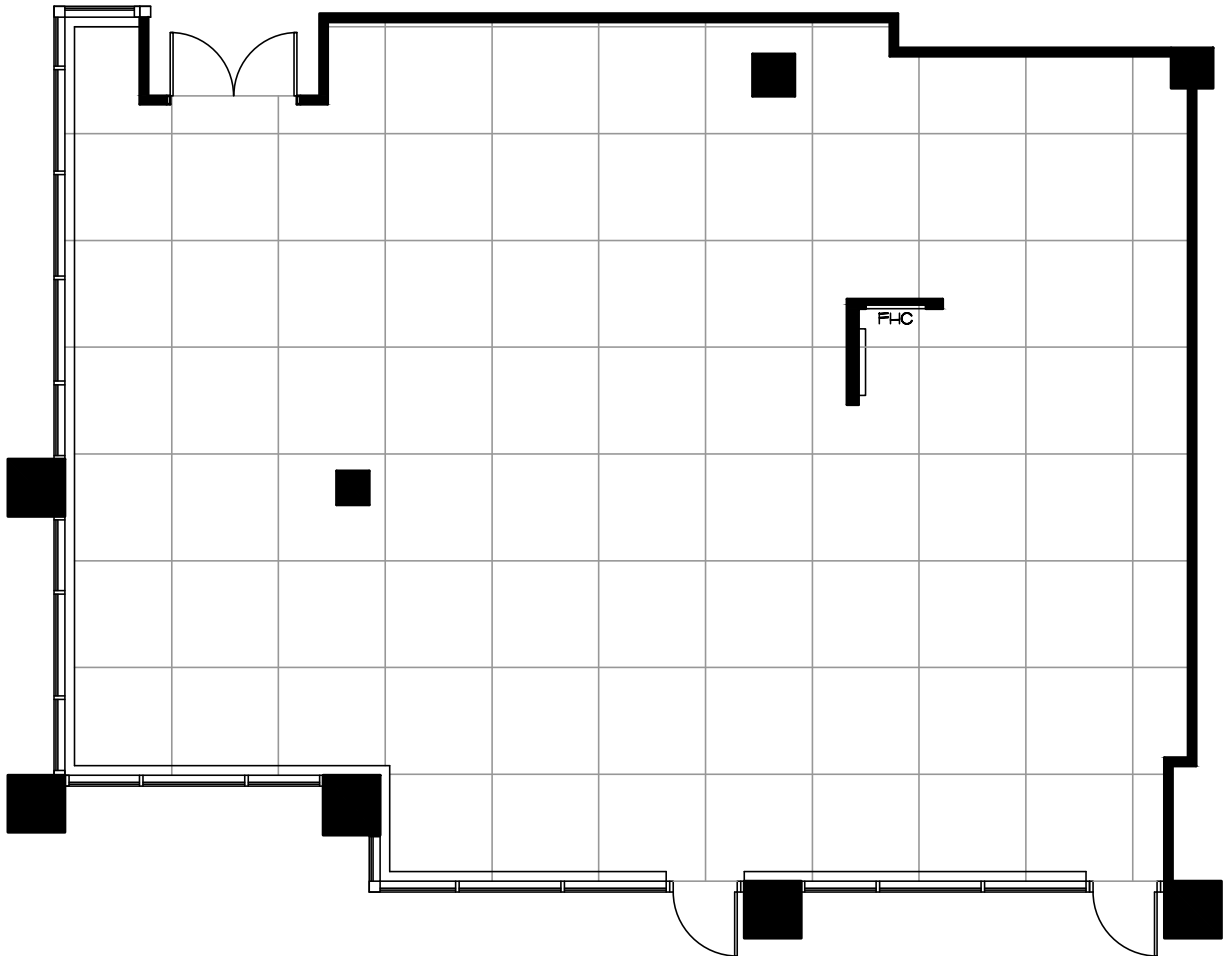

REAL

FIRST REAL PROPERTIES LIMITED

SKYWAY BUSINESS PARK
180 Attwell Drive
Toronto, Ontario

Suite 100 - 2227 Sq. Ft. Rentable
Existing Space Plan

www.realpropertieslimited.com
YALE/170-180-190/180/14190/AS-BUILT PLAN