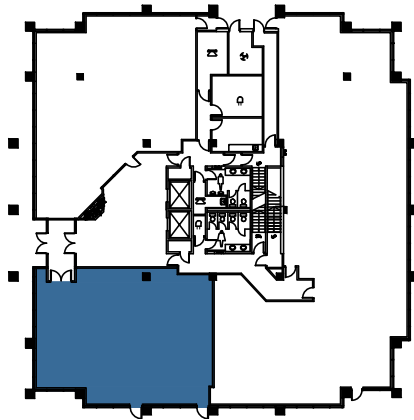

REAL

FIRST REAL PROPERTIES LIMITED

SKYWAY BUSINESS PARK
180 Attwell Drive
Toronto, Ontario

Suite 100 - 2227 Sq. Ft. Rentable
Existing Space Plan

www.realpropertieslimited.com
YALE/170-180-190/180/14190/AS-BUILT PLAN