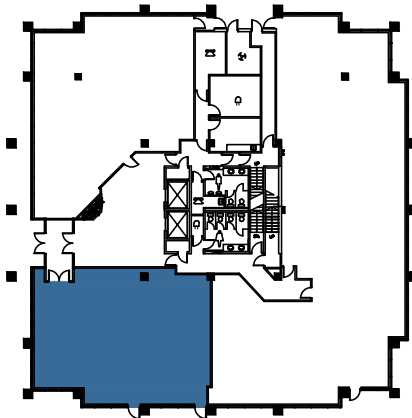

REAL

FIRST REAL PROPERTIES LIMITED

SKYWAY BUSINESS PARK

180 Attwell Drive
Toronto, Ontario

Suite 100 - 2227 Sq. Ft. Rentable

Existing Space Plan

www.realpropertieslimited.com

YALE/170-180-190/180/14070/AS-BUILT PLAN