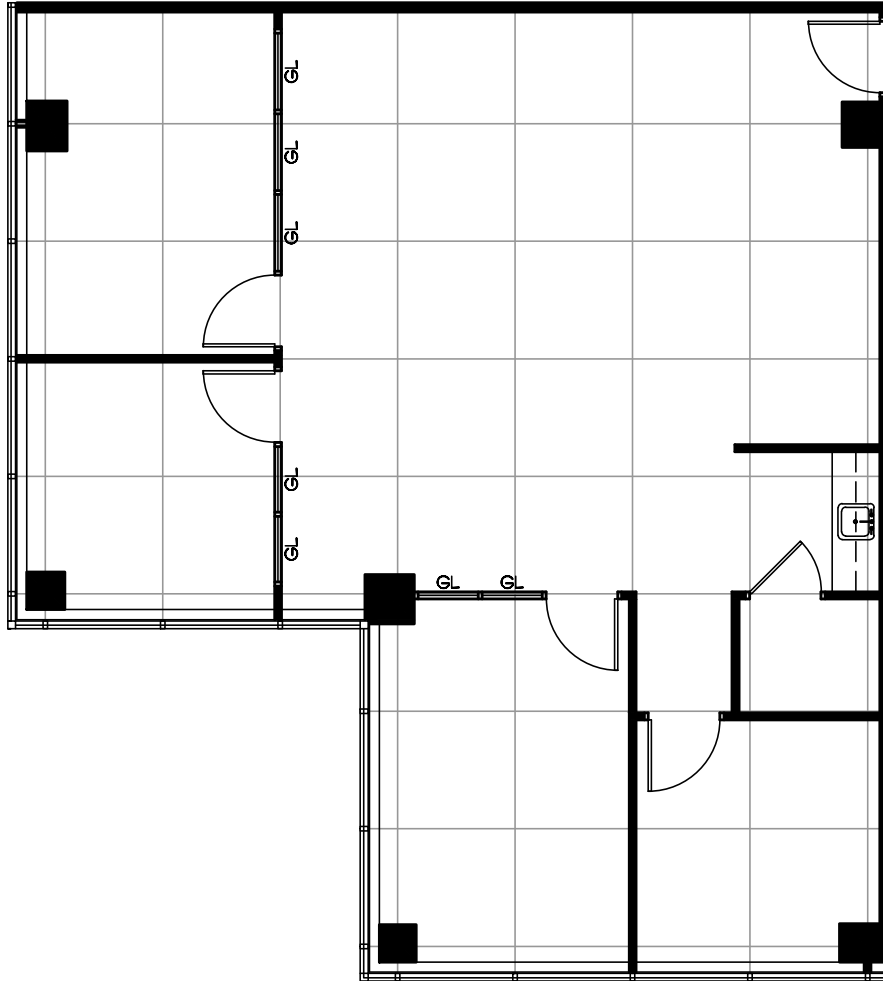

REAL

FIRST REAL PROPERTIES LIMITED

SKYWAY BUSINESS PARK
170 Attwell Drive
Toronto, Ontario

Suite 610 - 1,484 Sq. Ft. Rentable
Existing Space Plan

www.realpropertieslimited.com

YALE/170-180-190/170/14100/AS-BUILT PLAN 170-610