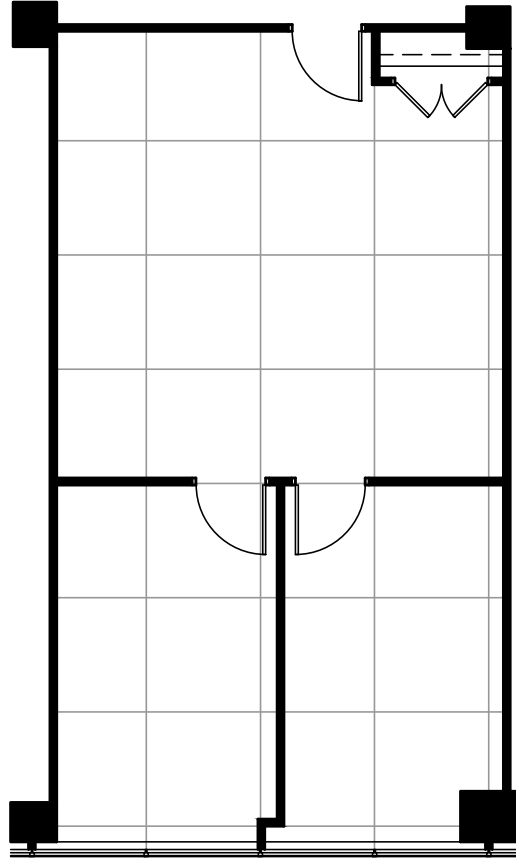

REAL

FIRST REAL PROPERTIES LIMITED

SKYWAY BUSINESS PARK
170 Attwell Drive
Toronto, Ontario

Suite 600 - 829 Sq. Ft. Rentable
Existing Space Plan

www.realpropertieslimited.com

YALE/170-180-190/170/18088/AS-BUILT PLAN