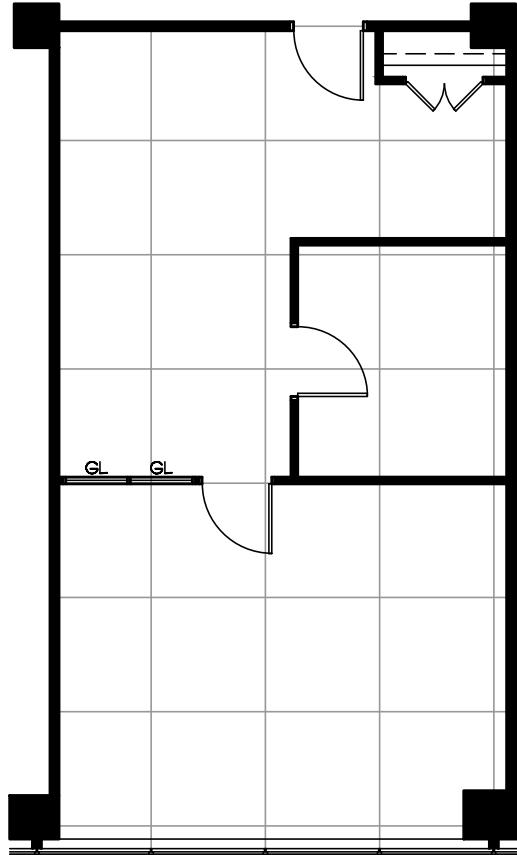

REAL

FIRST REAL PROPERTIES LIMITED

**SKYWAY BUSINESS PARK**  
170 Attwell Drive  
Toronto, Ontario

**Suite 600 - 829 sq.ft. Rentable**  
Existing Space Plan

[www.realpropertieslimited.com](http://www.realpropertieslimited.com)

YALE/170-180-190/170/16132/AS-BUILT PLAN

29-AUG-2016