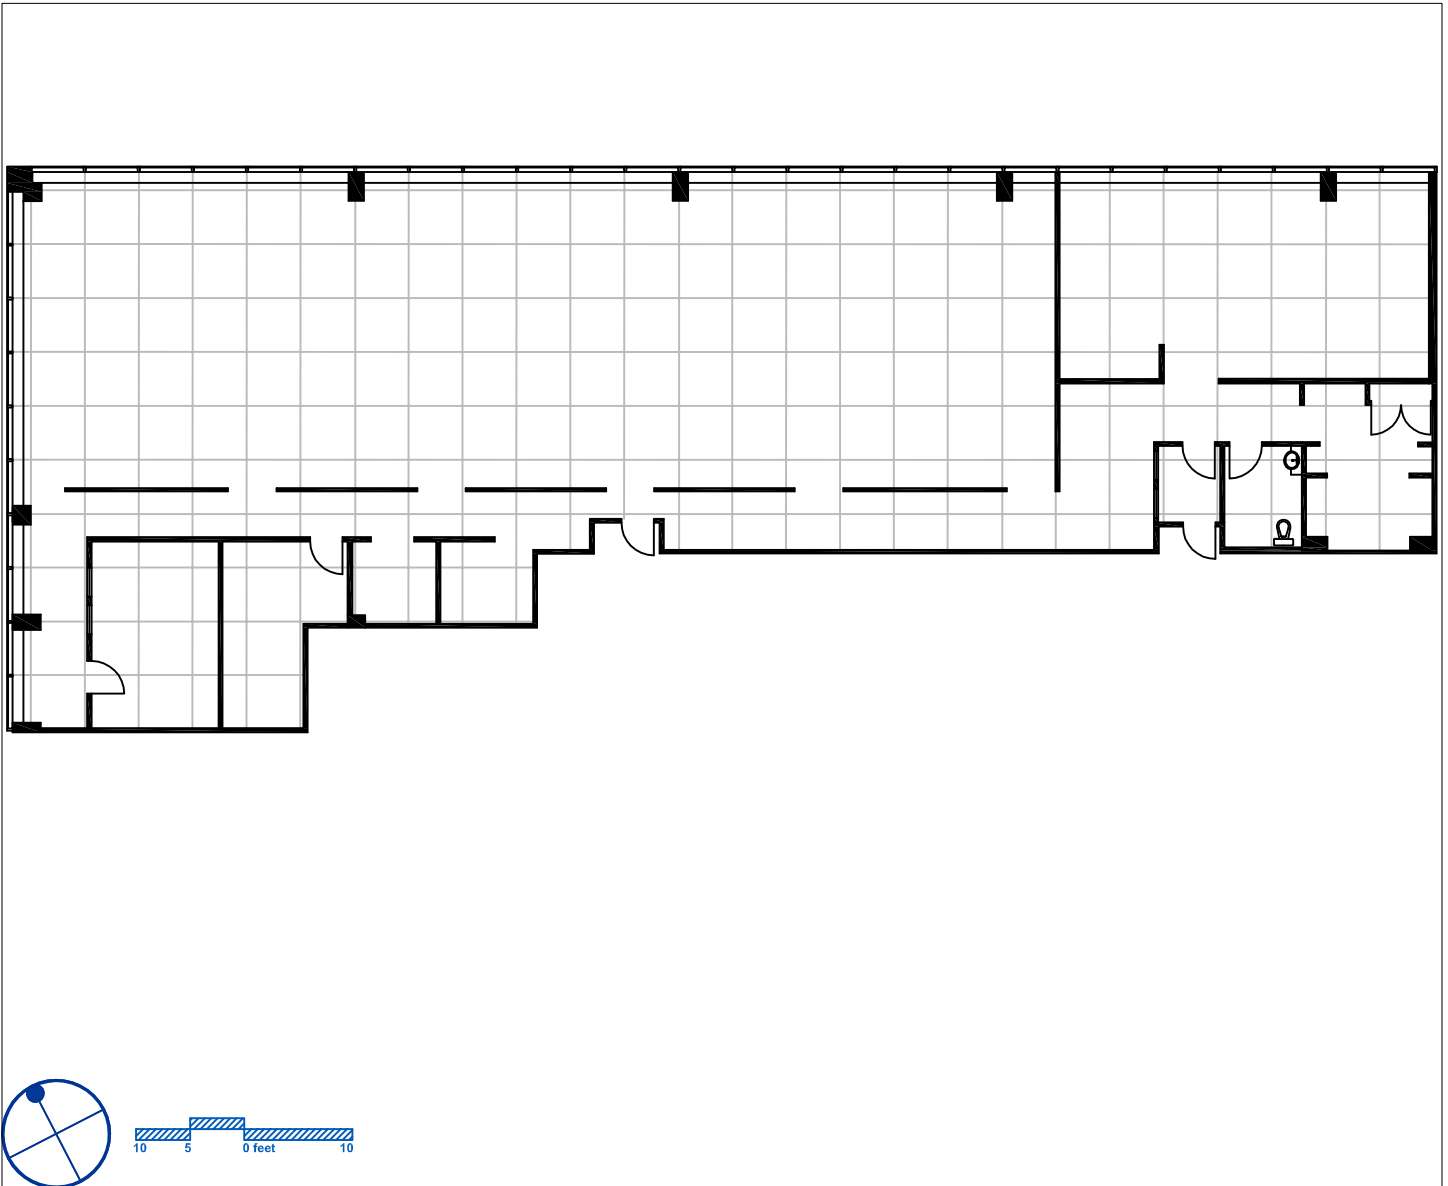

REAL

SECOND REAL PROPERTIES LIMITED

ROBERT THOMSON BUILDING
110 King Street West
Hamilton, Ontario

Suite 720 - 6,329 Sq. Ft. Rentable
Existing Space Plan

www.realpropertieslimited.com

KING STREET WEST

JAMES STREET NORTH