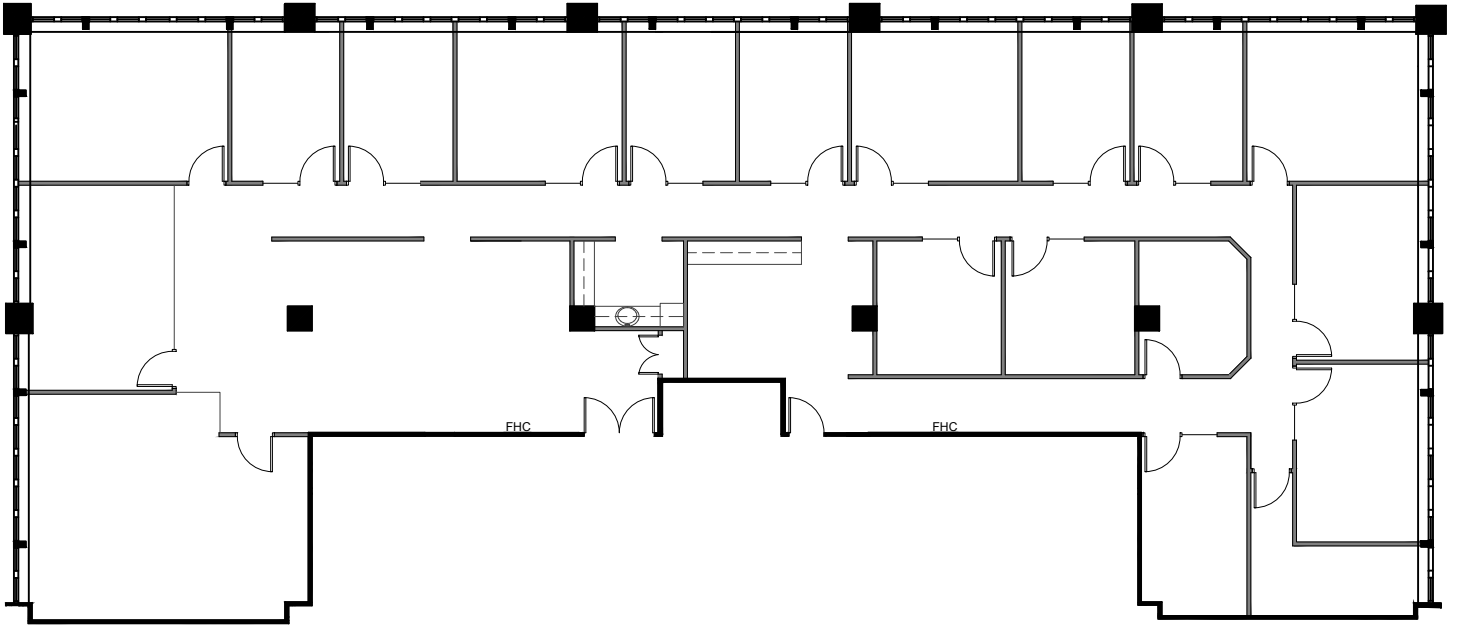

REAL

SIXTH STREET SW

FIRST REAL PROPERTIES LIMITED

WESTERN UNION
640 Eighth Avenue SW
Calgary, Alberta

Suite 800 - 6,237 Sq. Ft. Rentable
Existing Space Plan

www.realpropertieslimited.com