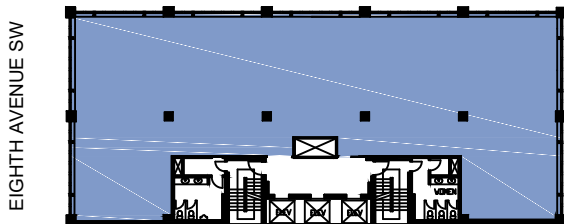

REAL

SIXTH STREET SW

FIRST REAL PROPERTIES LIMITED

WESTERN UNION
640 Eighth Avenue SW
Calgary, Alberta

Suite 800 - 6,237 Sq. Ft. Rentable
Existing Space Plan

www.realpropertieslimited.com