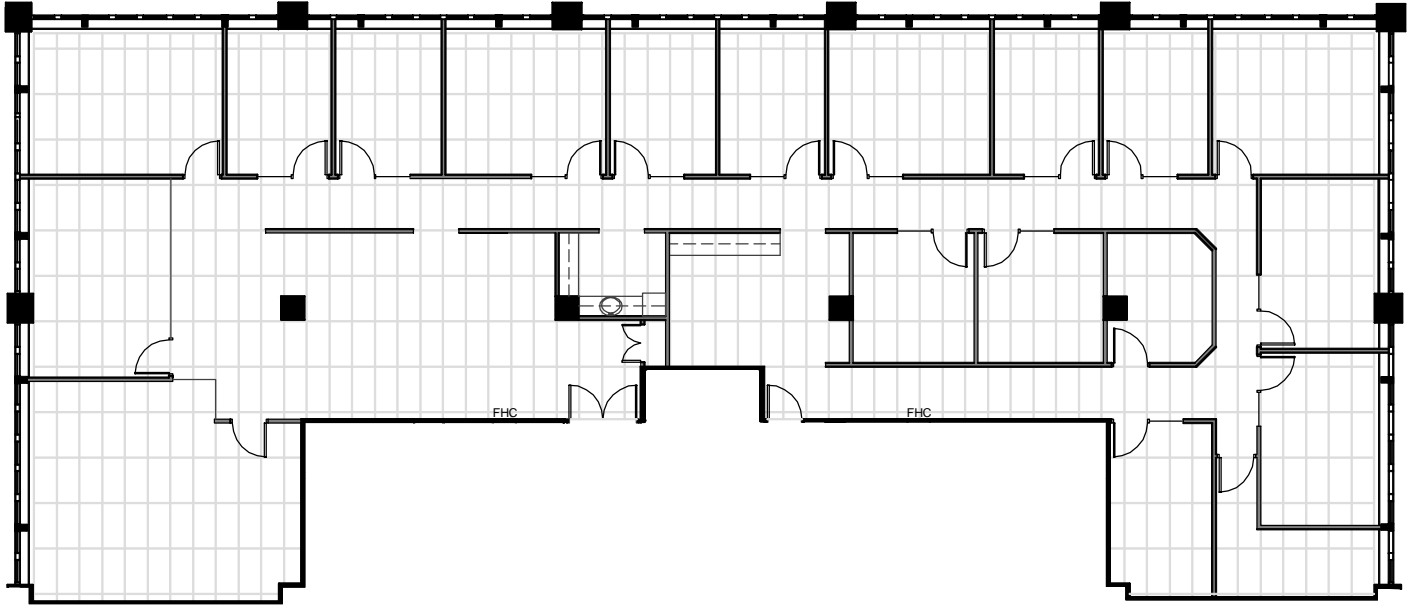

REAL

8 4 0 feet 10

SIXTH STREET SW

EIGHTH AVENUE SW

FIRST REAL PROPERTIES LIMITED

WESTERN UNION BUILDING

640 Eighth Avenue SW
Calgary, Alberta

Suite 800 - 6,237 Sq. Ft. Rentable
Existing Space Plan