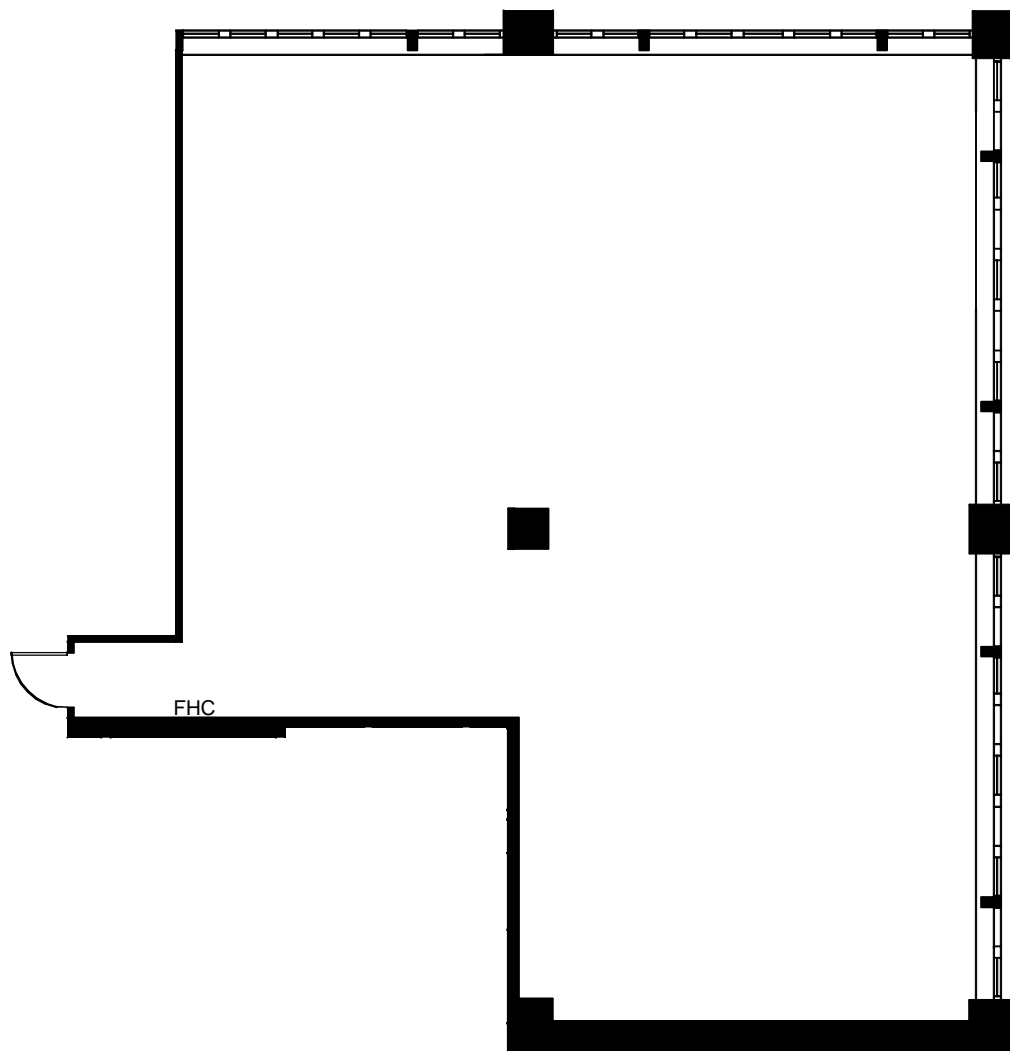

REAL

FIRST REAL PROPERTIES LIMITED

WESTERN UNION
640 Eighth Avenue SW
Calgary, Alberta

Suite 710 - 2,387 Sq. Ft. Rentable
Existing Space Plan

www.realpropertieslimited.com