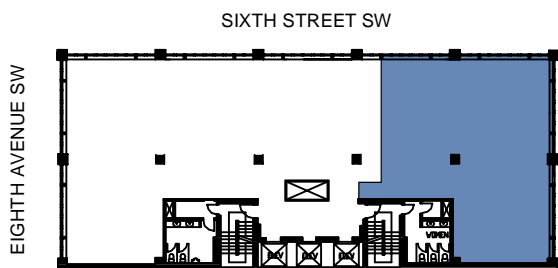

REAL

FIRST REAL PROPERTIES LIMITED

WESTERN UNION
640 Eighth Avenue SW
Calgary, Alberta

Suite 710 - 2,387 Sq. Ft. Rentable
Existing Space Plan

www.realpropertieslimited.com