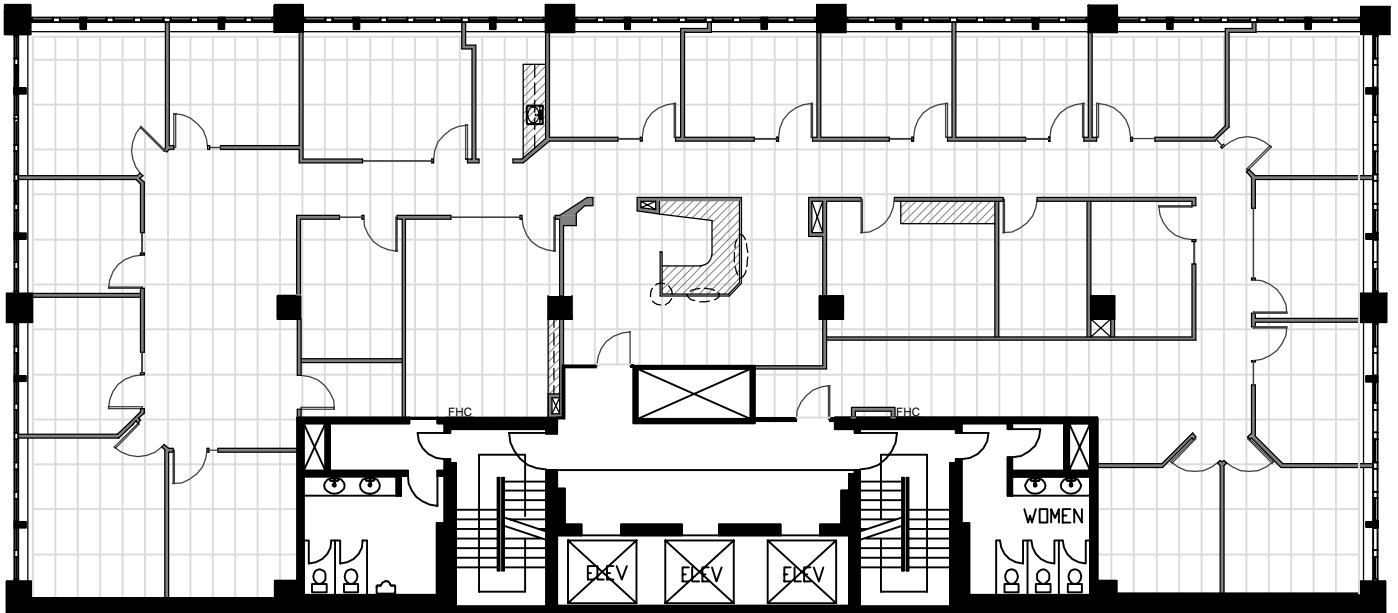

REAL

FIRST REAL PROPERTIES LIMITED

**WESTERN UNION BUILDING**  
640 Eighth Avenue SW  
Calgary, Alberta

**Suite 600 - 6,237 Sq. Ft. Rentable**  
Existing Space Plan

[www.realpropertieslimited.com](http://www.realpropertieslimited.com)