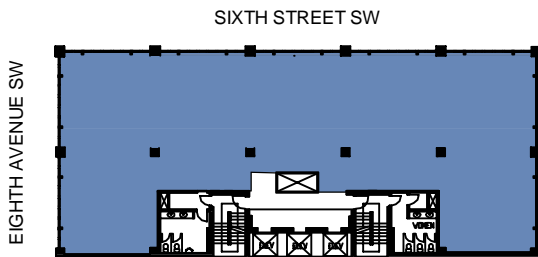

REAL

FIRST REAL PROPERTIES LIMITED

**WESTERN UNION BUILDING**  
640 Eighth Avenue SW  
Calgary, Alberta

**Suite 600 - 6,237 Sq. Ft. Rentable**  
Existing Space Plan

[www.realpropertieslimited.com](http://www.realpropertieslimited.com)