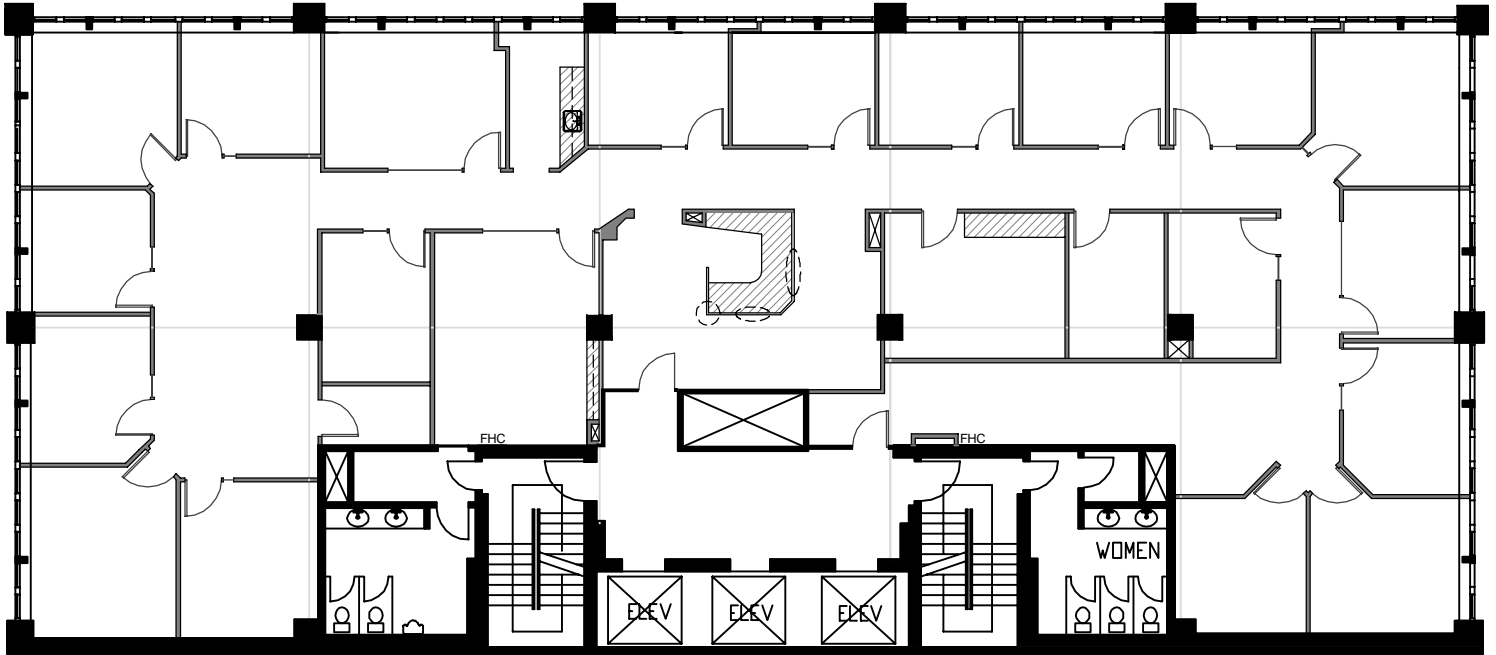

REAL

10 5 0 feet 10

FIRST REAL PROPERTIES LIMITED

WESTERN UNION
640 Eighth Avenue SW
Calgary, Alberta

Suite 600 - 6,237 Sq. Ft. Rentable
Existing Space Plan

www.realpropertieslimited.com