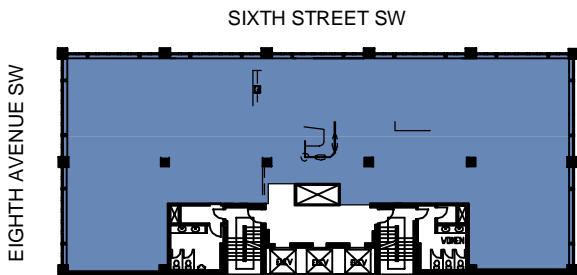

REAL

10 5 0 feet 10

FIRST REAL PROPERTIES LIMITED

WESTERN UNION
640 Eighth Avenue SW
Calgary, Alberta

Suite 600 - 6,237 Sq. Ft. Rentable
Existing Space Plan

www.realpropertieslimited.com